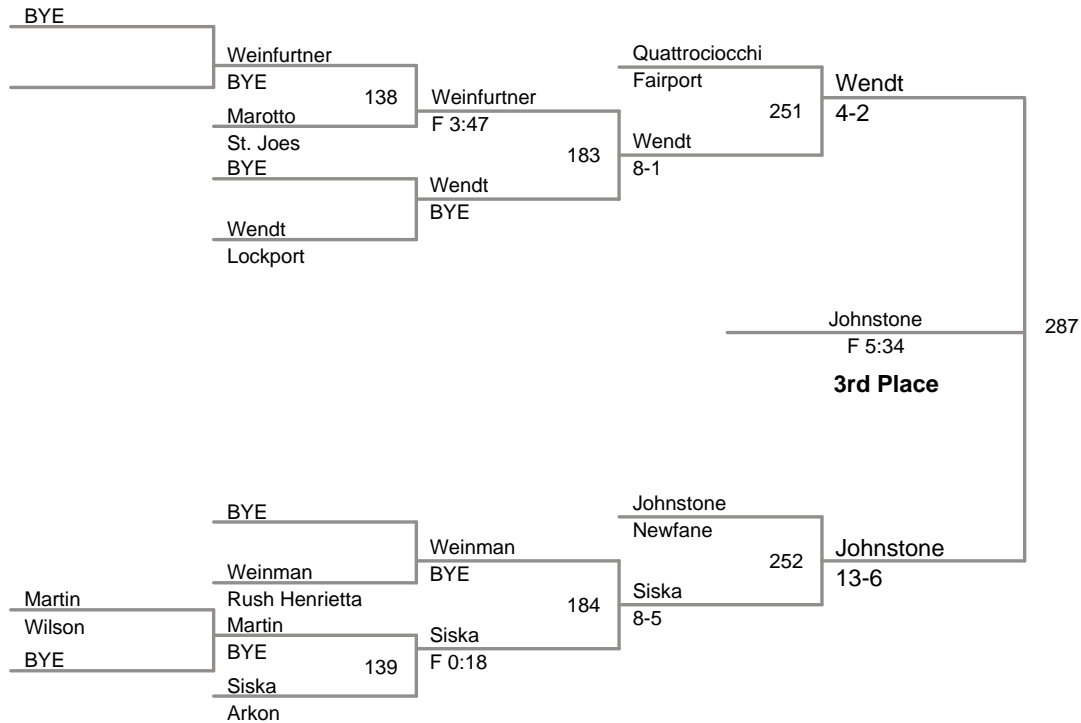

MOW: 152 Anthony Bell - Fairport

Aggregate Pin: Andrew Gelyon - Newfane 3 Falls 5:03

Division: 2015 Lockport V Division**Championship Finals:**

99 Lbs: Mitch Seaver, Lockport **FALL** Justin McDougald, Niagara Wheatfield **F 2:55**
 106 Lbs: Jacob Bell, Fairport **MAJOR** Warren McDougald, Niagara Wheatfield **8-0**
 113 Lbs: Dylan Arena, Clarence **DEC** Austin Kassel, Rush Henrietta **7-0**
 120 Lbs: Jon Lauricella, Le Roy **DEC** Vince Falvo, Niagara Wheatfield **5-1**
 126 Lbs: Anthony Orefice, Lockport **FALL** Matt Fiebelkorn, Akron **F 1:53**
 132 Lbs: Zach Barker, Fairport **DEC** Troy Keller, North Tonawanda **8-2**
 138 Lbs: James Arao, Fairport **DEC** Shane Helbig, Niagara Wheatfield **6-4**
 145 Lbs: Christopher Barker, Fairport **DEC** Justin Klein, Rush Henrietta **3-2**
 152 Lbs: Anthony Bell, Fairport **DEC** Andrew Shomers, Lew Port **3-1**
 160 Lbs: Eesaa Abdur-Rahman, St. Joes **DEC** Robert Jones, Lockport **9-7**
 170 Lbs: Matt Cicco, Niagara Wheatfield **DEC** Colin Goodrich, Niagara Wheatfield **11-9**
 182 Lbs: Jake Kubala, Newfane **DEC** Griffin Kent, North Tonawanda **7-3**
 195 Lbs: Billy Bolia, Fairport **DEC** Sergio Crespo, Rush Henrietta **3-2**
 220 Lbs: Jesse Trout, Rush Henrietta **DEC** Nick Audino, Clarence **6-5**
 285 Lbs: Garrett Rath, Lew Port **FALL** Tylor Rivera, Lockport **F 1:54**

99 Lbs

106 Lbs

113 Lbs

(1) Austin Kassel *Rush Henrietta*

BYE

120 Lbs

(1) Jon Lauricella *Le Roy*

126 Lbs

(1) Andrew Shomers *Lew Port*

(2) Anthony Bell *Fairport*

160A Lbs

160B Lbs

160C Lbs

170 Lbs

182 Lbs

195 Lbs