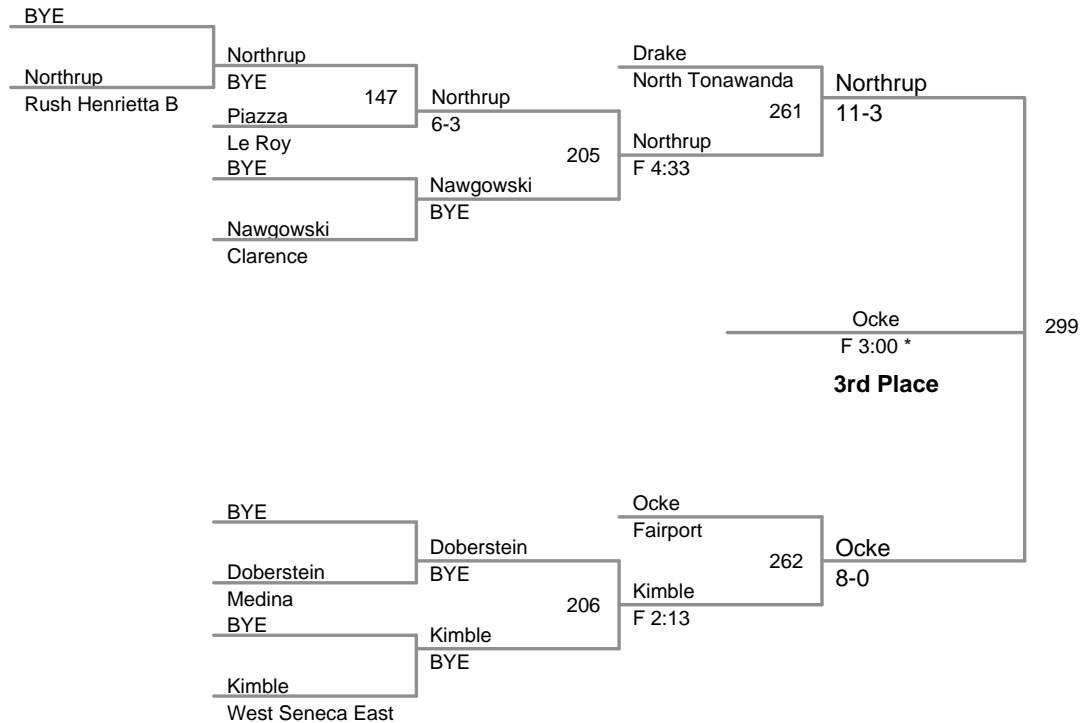

132 Lbs

138A Lbs

138B Lbs

138C Lbs

145A Lbs

145B Lbs

145C Lbs

152 Lbs

(1) Andrew Shomers *Lew Port*

(2) Anthony Bell *Fairport*

160A Lbs

160B Lbs

160C Lbs

170 Lbs

182 Lbs

195 Lbs