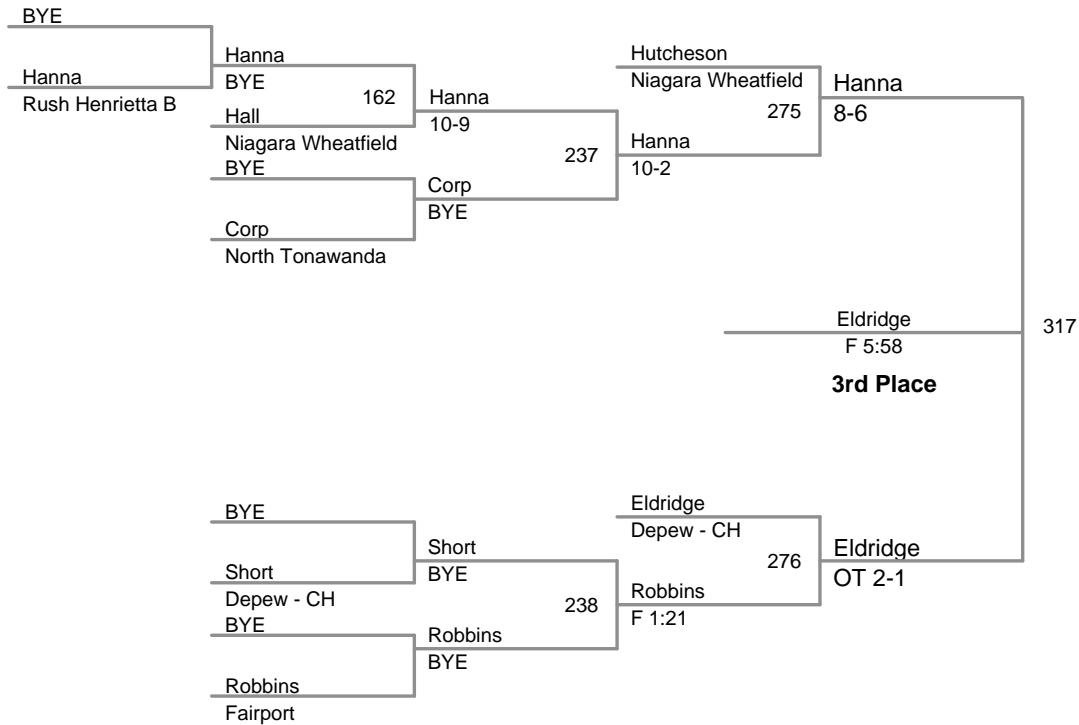

MOW: 152 Anthony Bell - Fairport

Aggregate Pin: Andrew Gelyon - Newfane 3 Falls 5:03

Division: 2015 Lockport V Division**Championship Finals:**

99 Lbs: Mitch Seaver, Lockport **FALL** Justin McDougald, Niagara Wheatfield **F 2:55**
 106 Lbs: Jacob Bell, Fairport **MAJOR** Warren McDougald, Niagara Wheatfield **8-0**
 113 Lbs: Dylan Arena, Clarence **DEC** Austin Kassel, Rush Henrietta **7-0**
 120 Lbs: Jon Lauricella, Le Roy **DEC** Vince Falvo, Niagara Wheatfield **5-1**
 126 Lbs: Anthony Orefice, Lockport **FALL** Matt Fiebelkorn, Akron **F 1:53**
 132 Lbs: Zach Barker, Fairport **DEC** Troy Keller, North Tonawanda **8-2**
 138 Lbs: James Arao, Fairport **DEC** Shane Helbig, Niagara Wheatfield **6-4**
 145 Lbs: Christopher Barker, Fairport **DEC** Justin Klein, Rush Henrietta **3-2**
 152 Lbs: Anthony Bell, Fairport **DEC** Andrew Shomers, Lew Port **3-1**
 160 Lbs: Eesaa Abdur-Rahman, St. Joes **DEC** Robert Jones, Lockport **9-7**
 170 Lbs: Matt Cicco, Niagara Wheatfield **DEC** Colin Goodrich, Niagara Wheatfield **11-9**
 182 Lbs: Jake Kubala, Newfane **DEC** Griffin Kent, North Tonawanda **7-3**
 195 Lbs: Billy Bolia, Fairport **DEC** Sergio Crespo, Rush Henrietta **3-2**
 220 Lbs: Jesse Trout, Rush Henrietta **DEC** Nick Audino, Clarence **6-5**
 285 Lbs: Garrett Rath, Lew Port **FALL** Tylor Rivera, Lockport **F 1:54**

132 Lbs

138A Lbs

138B Lbs

138C Lbs

145A Lbs

145B Lbs

145C Lbs

152 Lbs

(1) Andrew Shomers *Lew Port*

(2) Anthony Bell *Fairport*

160A Lbs

160B Lbs

160C Lbs

170 Lbs

182 Lbs

195 Lbs

220 Lbs

285 Lbs

(1) Garrett Rath *LeW Port*