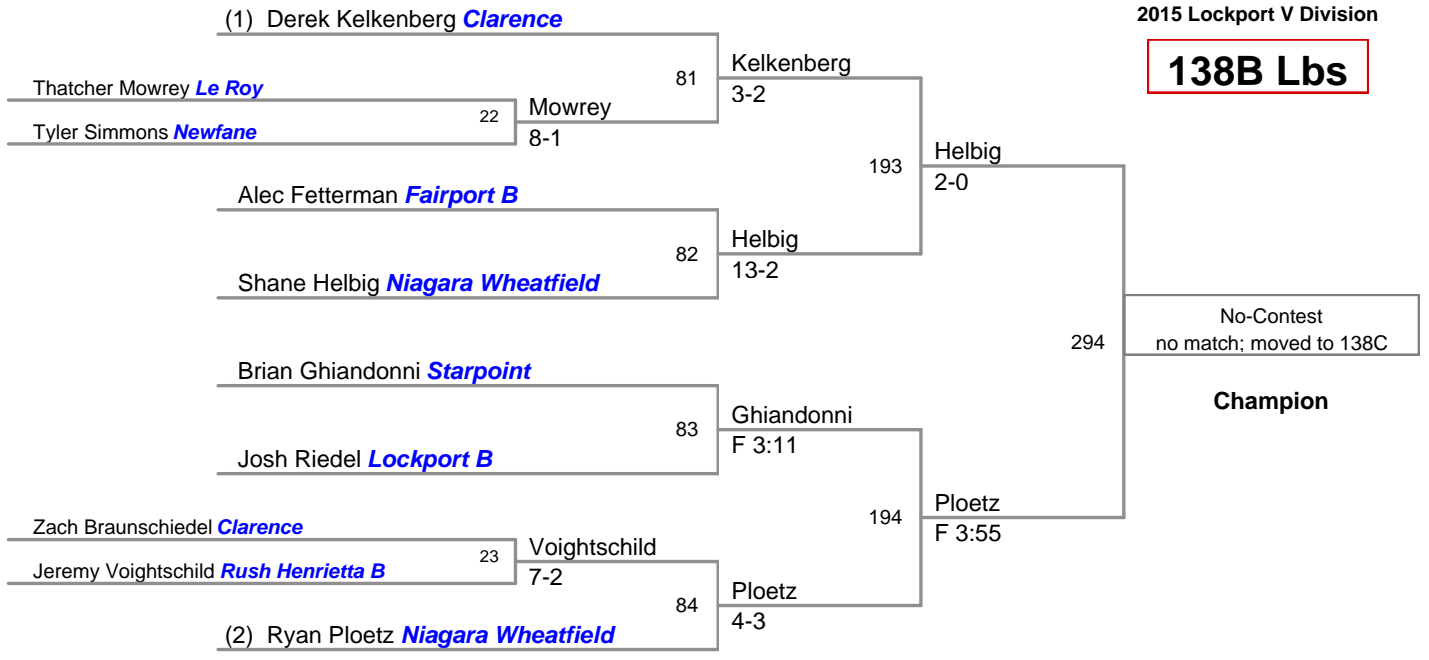

MOW: 152 Anthony Bell - Fairport

Aggregate Pin: Andrew Gelyon - Newfane 3 Falls 5:03

Division: 2015 Lockport V Division**Championship Finals:**

99 Lbs: Mitch Seaver, Lockport **FALL** Justin McDougald, Niagara Wheatfield **F 2:55**
 106 Lbs: Jacob Bell, Fairport **MAJOR** Warren McDougald, Niagara Wheatfield **8-0**
 113 Lbs: Dylan Arena, Clarence **DEC** Austin Kassel, Rush Henrietta **7-0**
 120 Lbs: Jon Lauricella, Le Roy **DEC** Vince Falvo, Niagara Wheatfield **5-1**
 126 Lbs: Anthony Orefice, Lockport **FALL** Matt Fiebelkorn, Akron **F 1:53**
 132 Lbs: Zach Barker, Fairport **DEC** Troy Keller, North Tonawanda **8-2**
 138 Lbs: James Arao, Fairport **DEC** Shane Helbig, Niagara Wheatfield **6-4**
 145 Lbs: Christopher Barker, Fairport **DEC** Justin Klein, Rush Henrietta **3-2**
 152 Lbs: Anthony Bell, Fairport **DEC** Andrew Shomers, Lew Port **3-1**
 160 Lbs: Eesaa Abdur-Rahman, St. Joes **DEC** Robert Jones, Lockport **9-7**
 170 Lbs: Matt Cicco, Niagara Wheatfield **DEC** Colin Goodrich, Niagara Wheatfield **11-9**
 182 Lbs: Jake Kubala, Newfane **DEC** Griffin Kent, North Tonawanda **7-3**
 195 Lbs: Billy Bolia, Fairport **DEC** Sergio Crespo, Rush Henrietta **3-2**
 220 Lbs: Jesse Trout, Rush Henrietta **DEC** Nick Audino, Clarence **6-5**
 285 Lbs: Garrett Rath, Lew Port **FALL** Tylor Rivera, Lockport **F 1:54**

99 Lbs

106 Lbs

113 Lbs

(1) Austin Kassel *Rush Henrietta*

BYE

120 Lbs

(1) Jon Lauricella *Le Roy*

126 Lbs

132 Lbs

138A Lbs

138B Lbs

138C Lbs

145A Lbs

145B Lbs

145C Lbs

152 Lbs