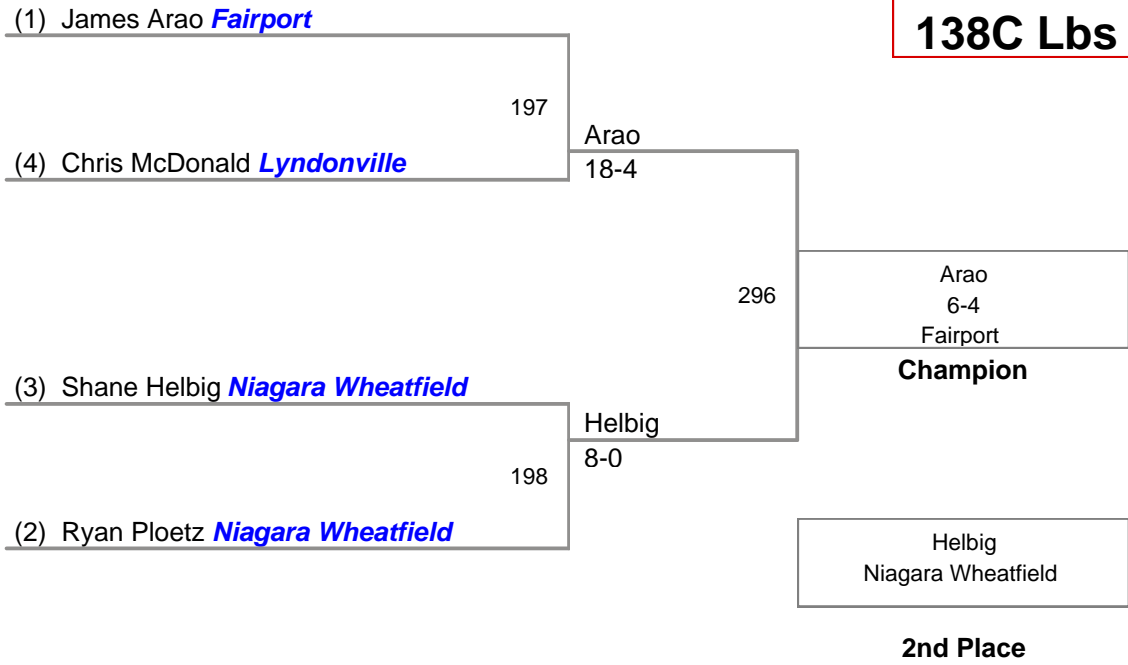

MOW: 152 Anthony Bell - Fairport

Aggregate Pin: Andrew Gelyon - Newfane 3 Falls 5:03

Division: 2015 Lockport V Division**Championship Finals:**

99 Lbs: Mitch Seaver, Lockport **FALL** Justin McDougald, Niagara Wheatfield **F 2:55**
 106 Lbs: Jacob Bell, Fairport **MAJOR** Warren McDougald, Niagara Wheatfield **8-0**
 113 Lbs: Dylan Arena, Clarence **DEC** Austin Kassel, Rush Henrietta **7-0**
 120 Lbs: Jon Lauricella, Le Roy **DEC** Vince Falvo, Niagara Wheatfield **5-1**
 126 Lbs: Anthony Orefice, Lockport **FALL** Matt Fiebelkorn, Akron **F 1:53**
 132 Lbs: Zach Barker, Fairport **DEC** Troy Keller, North Tonawanda **8-2**
 138 Lbs: James Arao, Fairport **DEC** Shane Helbig, Niagara Wheatfield **6-4**
 145 Lbs: Christopher Barker, Fairport **DEC** Justin Klein, Rush Henrietta **3-2**
 152 Lbs: Anthony Bell, Fairport **DEC** Andrew Shomers, Lew Port **3-1**
 160 Lbs: Eesaa Abdur-Rahman, St. Joes **DEC** Robert Jones, Lockport **9-7**
 170 Lbs: Matt Cicco, Niagara Wheatfield **DEC** Colin Goodrich, Niagara Wheatfield **11-9**
 182 Lbs: Jake Kubala, Newfane **DEC** Griffin Kent, North Tonawanda **7-3**
 195 Lbs: Billy Bolia, Fairport **DEC** Sergio Crespo, Rush Henrietta **3-2**
 220 Lbs: Jesse Trout, Rush Henrietta **DEC** Nick Audino, Clarence **6-5**
 285 Lbs: Garrett Rath, Lew Port **FALL** Tylor Rivera, Lockport **F 1:54**

132 Lbs

138A Lbs

138B Lbs

138C Lbs

145A Lbs

145B Lbs

145C Lbs

152 Lbs

(1) Andrew Shomers *Lew Port*

(2) Anthony Bell *Fairport*

160A Lbs

160B Lbs

160C Lbs

170 Lbs

182 Lbs

195 Lbs