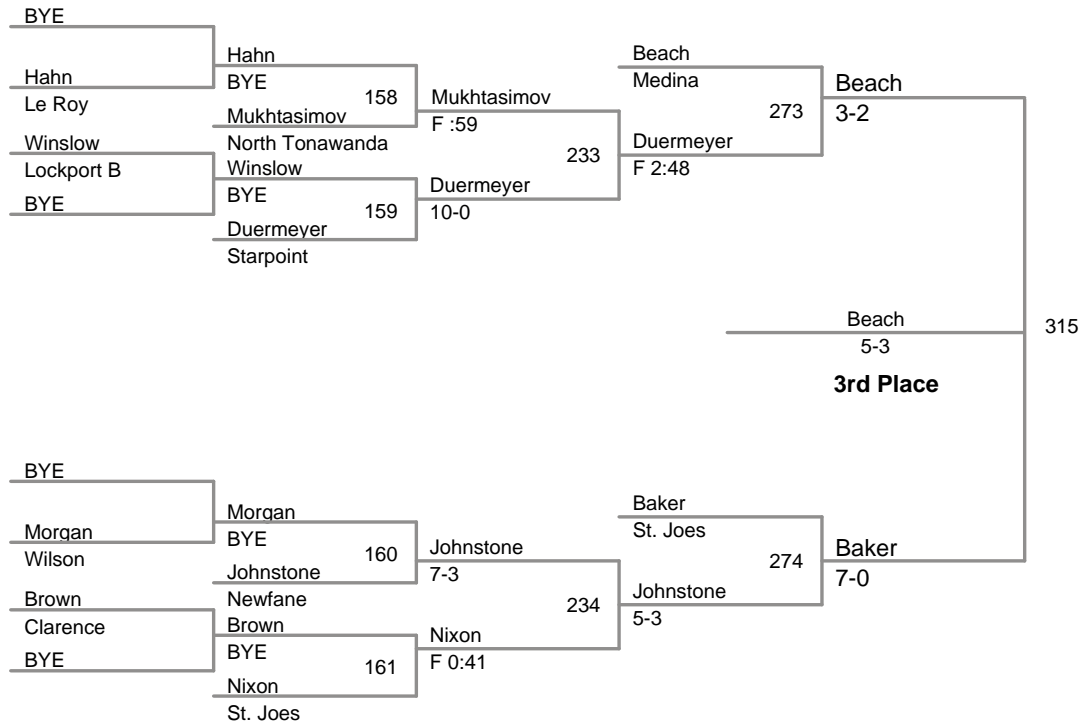

MOW: 152 Anthony Bell - Fairport

Aggregate Pin: Andrew Gelyon - Newfane 3 Falls 5:03

Division: 2015 Lockport V Division**Championship Finals:**

99 Lbs: Mitch Seaver, Lockport **FALL** Justin McDougald, Niagara Wheatfield **F 2:55**
 106 Lbs: Jacob Bell, Fairport **MAJOR** Warren McDougald, Niagara Wheatfield **8-0**
 113 Lbs: Dylan Arena, Clarence **DEC** Austin Kassel, Rush Henrietta **7-0**
 120 Lbs: Jon Lauricella, Le Roy **DEC** Vince Falvo, Niagara Wheatfield **5-1**
 126 Lbs: Anthony Orefice, Lockport **FALL** Matt Fiebelkorn, Akron **F 1:53**
 132 Lbs: Zach Barker, Fairport **DEC** Troy Keller, North Tonawanda **8-2**
 138 Lbs: James Arao, Fairport **DEC** Shane Helbig, Niagara Wheatfield **6-4**
 145 Lbs: Christopher Barker, Fairport **DEC** Justin Klein, Rush Henrietta **3-2**
 152 Lbs: Anthony Bell, Fairport **DEC** Andrew Shomers, Lew Port **3-1**
 160 Lbs: Eesaa Abdur-Rahman, St. Joes **DEC** Robert Jones, Lockport **9-7**
 170 Lbs: Matt Cicco, Niagara Wheatfield **DEC** Colin Goodrich, Niagara Wheatfield **11-9**
 182 Lbs: Jake Kubala, Newfane **DEC** Griffin Kent, North Tonawanda **7-3**
 195 Lbs: Billy Bolia, Fairport **DEC** Sergio Crespo, Rush Henrietta **3-2**
 220 Lbs: Jesse Trout, Rush Henrietta **DEC** Nick Audino, Clarence **6-5**
 285 Lbs: Garrett Rath, Lew Port **FALL** Tylor Rivera, Lockport **F 1:54**

132 Lbs

138A Lbs

138B Lbs

138C Lbs

145A Lbs

145B Lbs

145C Lbs

152 Lbs

(1) Andrew Shomers *Lew Port*

(2) Anthony Bell *Fairport*

160A Lbs

160B Lbs

160C Lbs

170 Lbs

182 Lbs

195 Lbs

220 Lbs

285 Lbs

(1) Garrett Rath *LeW Port*