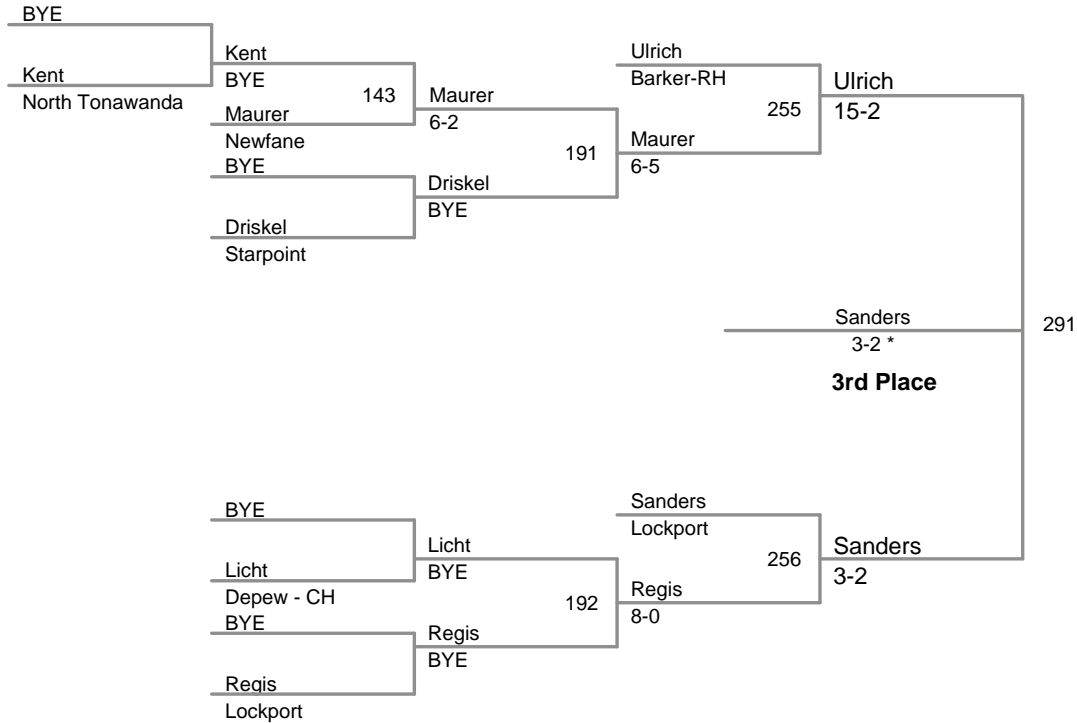

MOW: 152 Anthony Bell - Fairport

Aggregate Pin: Andrew Gelyon - Newfane 3 Falls 5:03

Division: 2015 Lockport V Division**Championship Finals:**

99 Lbs: Mitch Seaver, Lockport **FALL** Justin McDougald, Niagara Wheatfield **F 2:55**
 106 Lbs: Jacob Bell, Fairport **MAJOR** Warren McDougald, Niagara Wheatfield **8-0**
 113 Lbs: Dylan Arena, Clarence **DEC** Austin Kassel, Rush Henrietta **7-0**
 120 Lbs: Jon Lauricella, Le Roy **DEC** Vince Falvo, Niagara Wheatfield **5-1**
 126 Lbs: Anthony Orefice, Lockport **FALL** Matt Fiebelkorn, Akron **F 1:53**
 132 Lbs: Zach Barker, Fairport **DEC** Troy Keller, North Tonawanda **8-2**
 138 Lbs: James Arao, Fairport **DEC** Shane Helbig, Niagara Wheatfield **6-4**
 145 Lbs: Christopher Barker, Fairport **DEC** Justin Klein, Rush Henrietta **3-2**
 152 Lbs: Anthony Bell, Fairport **DEC** Andrew Shomers, Lew Port **3-1**
 160 Lbs: Eesaa Abdur-Rahman, St. Joes **DEC** Robert Jones, Lockport **9-7**
 170 Lbs: Matt Cicco, Niagara Wheatfield **DEC** Colin Goodrich, Niagara Wheatfield **11-9**
 182 Lbs: Jake Kubala, Newfane **DEC** Griffin Kent, North Tonawanda **7-3**
 195 Lbs: Billy Bolia, Fairport **DEC** Sergio Crespo, Rush Henrietta **3-2**
 220 Lbs: Jesse Trout, Rush Henrietta **DEC** Nick Audino, Clarence **6-5**
 285 Lbs: Garrett Rath, Lew Port **FALL** Tylor Rivera, Lockport **F 1:54**

99 Lbs

106 Lbs

113 Lbs

(1) Austin Kassel *Rush Henrietta*

BYE

120 Lbs

(1) Jon Lauricella *Le Roy*

126 Lbs

132 Lbs

138A Lbs

138B Lbs

138C Lbs

145A Lbs

145B Lbs

145C Lbs

152 Lbs

(1) Andrew Shomers *Lew Port*

(2) Anthony Bell *Fairport*

160A Lbs

160B Lbs

160C Lbs

170 Lbs

182 Lbs

195 Lbs