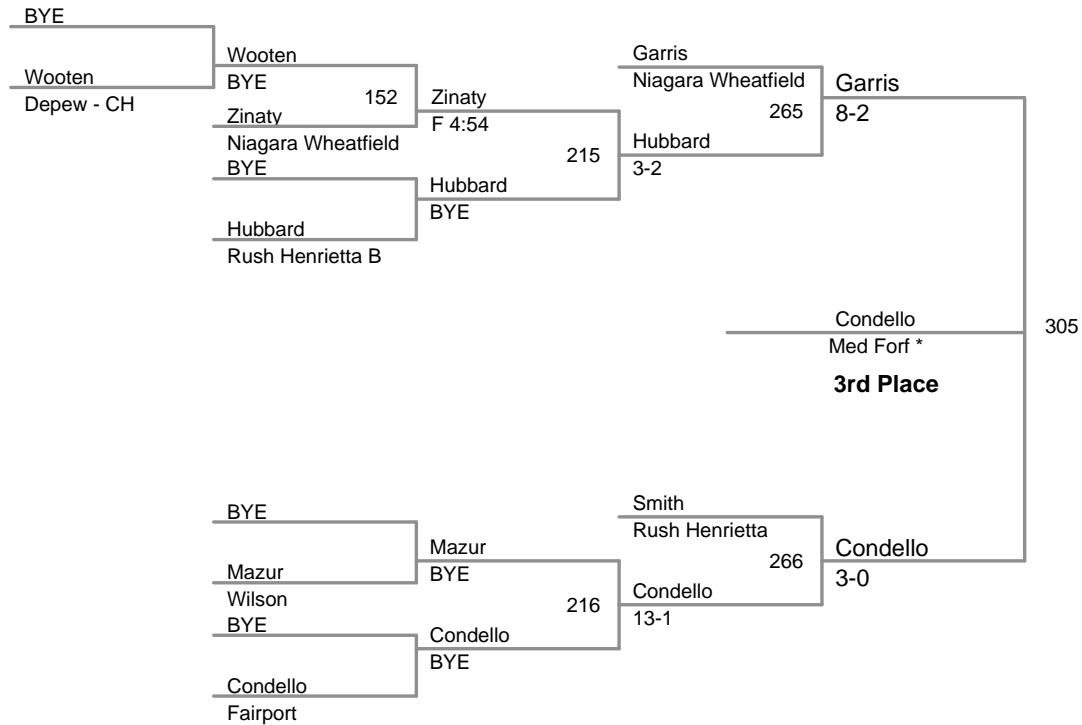

MOW: 152 Anthony Bell - Fairport

Aggregate Pin: Andrew Gelyon - Newfane 3 Falls 5:03

Division: 2015 Lockport V Division**Championship Finals:**

99 Lbs: Mitch Seaver, Lockport **FALL** Justin McDougald, Niagara Wheatfield **F 2:55**
 106 Lbs: Jacob Bell, Fairport **MAJOR** Warren McDougald, Niagara Wheatfield **8-0**
 113 Lbs: Dylan Arena, Clarence **DEC** Austin Kassel, Rush Henrietta **7-0**
 120 Lbs: Jon Lauricella, Le Roy **DEC** Vince Falvo, Niagara Wheatfield **5-1**
 126 Lbs: Anthony Orefice, Lockport **FALL** Matt Fiebelkorn, Akron **F 1:53**
 132 Lbs: Zach Barker, Fairport **DEC** Troy Keller, North Tonawanda **8-2**
 138 Lbs: James Arao, Fairport **DEC** Shane Helbig, Niagara Wheatfield **6-4**
 145 Lbs: Christopher Barker, Fairport **DEC** Justin Klein, Rush Henrietta **3-2**
 152 Lbs: Anthony Bell, Fairport **DEC** Andrew Shomers, Lew Port **3-1**
 160 Lbs: Eesaa Abdur-Rahman, St. Joes **DEC** Robert Jones, Lockport **9-7**
 170 Lbs: Matt Cicco, Niagara Wheatfield **DEC** Colin Goodrich, Niagara Wheatfield **11-9**
 182 Lbs: Jake Kubala, Newfane **DEC** Griffin Kent, North Tonawanda **7-3**
 195 Lbs: Billy Bolia, Fairport **DEC** Sergio Crespo, Rush Henrietta **3-2**
 220 Lbs: Jesse Trout, Rush Henrietta **DEC** Nick Audino, Clarence **6-5**
 285 Lbs: Garrett Rath, Lew Port **FALL** Tylor Rivera, Lockport **F 1:54**

132 Lbs

138A Lbs

138B Lbs

138C Lbs

145A Lbs

145B Lbs

145C Lbs

152 Lbs

(1) Andrew Shomers *Lew Port*

(2) Anthony Bell *Fairport*

160A Lbs

160B Lbs

160C Lbs

170 Lbs

182 Lbs

195 Lbs