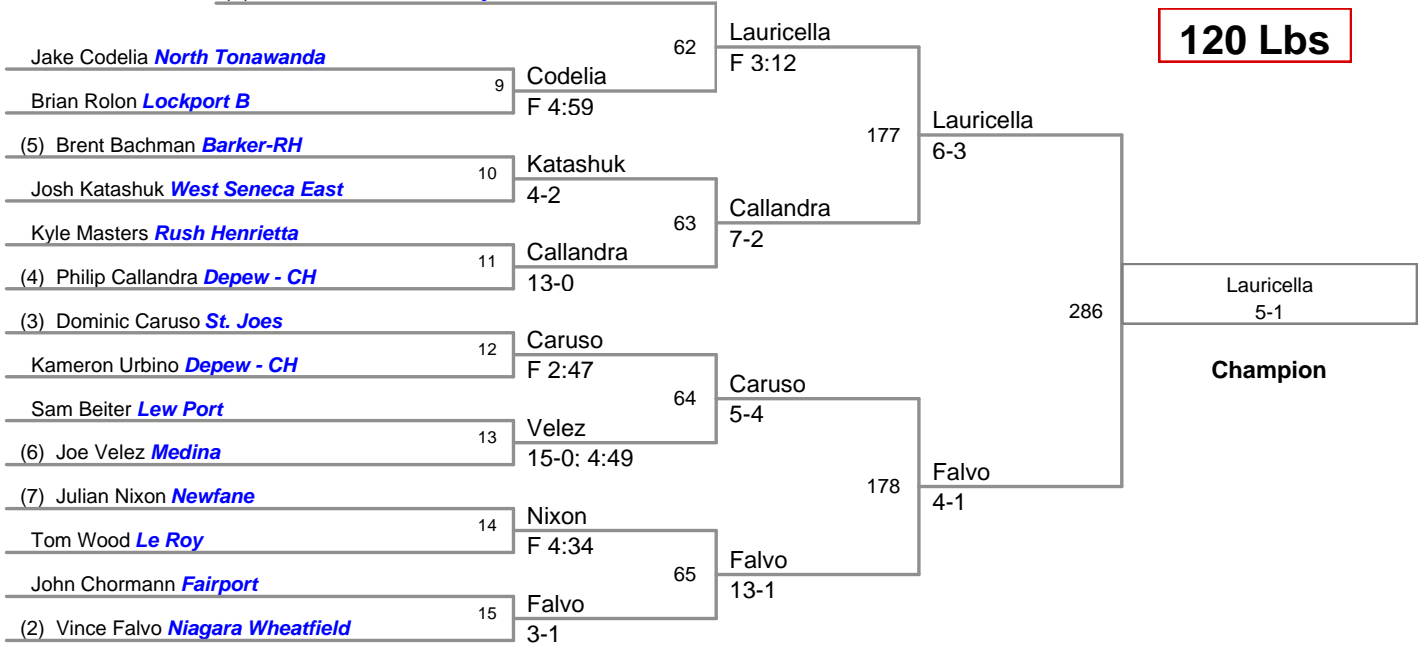

MOW: 152 Anthony Bell - Fairport

Aggregate Pin: Andrew Gelyon - Newfane 3 Falls 5:03

Division: 2015 Lockport V Division**Championship Finals:**

99 Lbs: Mitch Seaver, Lockport **FALL** Justin McDougald, Niagara Wheatfield **F 2:55**
 106 Lbs: Jacob Bell, Fairport **MAJOR** Warren McDougald, Niagara Wheatfield **8-0**
 113 Lbs: Dylan Arena, Clarence **DEC** Austin Kassel, Rush Henrietta **7-0**
 120 Lbs: Jon Lauricella, Le Roy **DEC** Vince Falvo, Niagara Wheatfield **5-1**
 126 Lbs: Anthony Orefice, Lockport **FALL** Matt Fiebelkorn, Akron **F 1:53**
 132 Lbs: Zach Barker, Fairport **DEC** Troy Keller, North Tonawanda **8-2**
 138 Lbs: James Arao, Fairport **DEC** Shane Helbig, Niagara Wheatfield **6-4**
 145 Lbs: Christopher Barker, Fairport **DEC** Justin Klein, Rush Henrietta **3-2**
 152 Lbs: Anthony Bell, Fairport **DEC** Andrew Shomers, Lew Port **3-1**
 160 Lbs: Eesaa Abdur-Rahman, St. Joes **DEC** Robert Jones, Lockport **9-7**
 170 Lbs: Matt Cicco, Niagara Wheatfield **DEC** Colin Goodrich, Niagara Wheatfield **11-9**
 182 Lbs: Jake Kubala, Newfane **DEC** Griffin Kent, North Tonawanda **7-3**
 195 Lbs: Billy Bolia, Fairport **DEC** Sergio Crespo, Rush Henrietta **3-2**
 220 Lbs: Jesse Trout, Rush Henrietta **DEC** Nick Audino, Clarence **6-5**
 285 Lbs: Garrett Rath, Lew Port **FALL** Tylor Rivera, Lockport **F 1:54**

99 Lbs

106 Lbs

113 Lbs

(1) Austin Kassel *Rush Henrietta*

BYE

120 Lbs

(1) Jon Lauricella *Le Roy*

126 Lbs

132 Lbs

138A Lbs

138B Lbs

138C Lbs

145A Lbs

145B Lbs

145C Lbs

152 Lbs