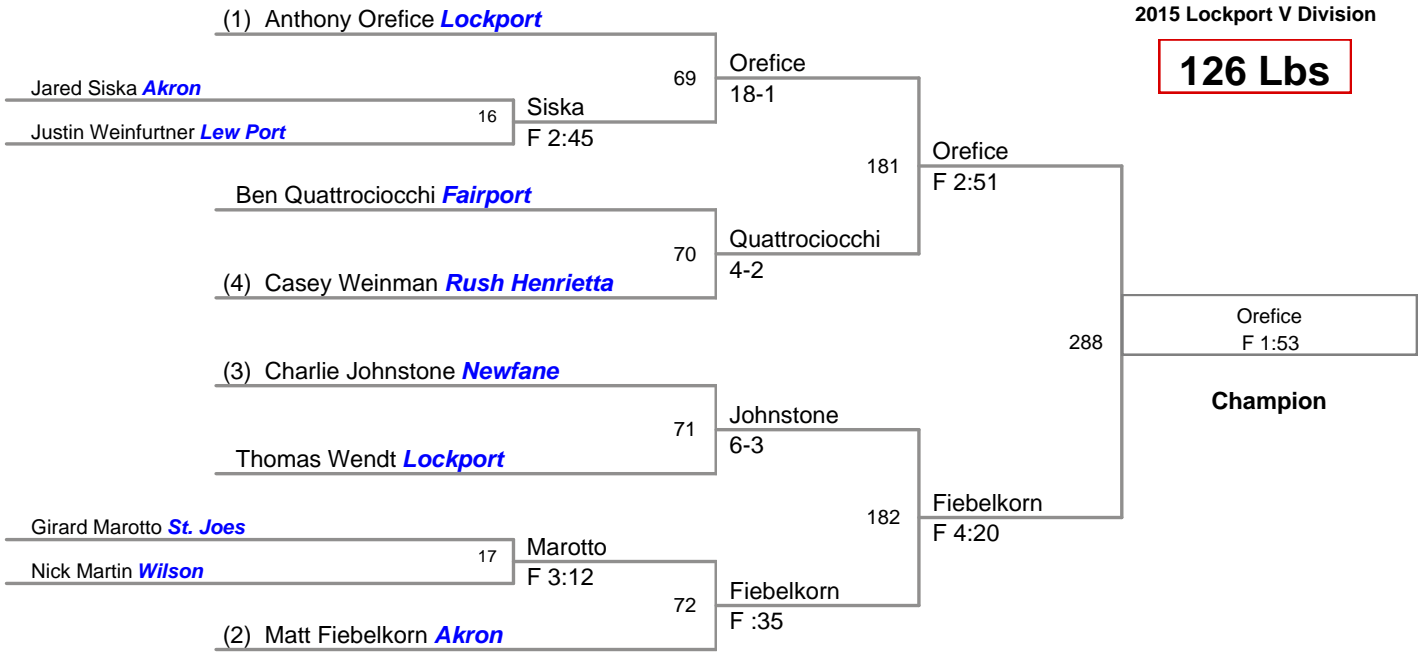

MOW: 152 Anthony Bell - Fairport

Aggregate Pin: Andrew Gelyon - Newfane 3 Falls 5:03

Division: 2015 Lockport V Division**Championship Finals:**

99 Lbs: Mitch Seaver, Lockport **FALL** Justin McDougald, Niagara Wheatfield **F 2:55**
 106 Lbs: Jacob Bell, Fairport **MAJOR** Warren McDougald, Niagara Wheatfield **8-0**
 113 Lbs: Dylan Arena, Clarence **DEC** Austin Kassel, Rush Henrietta **7-0**
 120 Lbs: Jon Lauricella, Le Roy **DEC** Vince Falvo, Niagara Wheatfield **5-1**
 126 Lbs: Anthony Orefice, Lockport **FALL** Matt Fiebelkorn, Akron **F 1:53**
 132 Lbs: Zach Barker, Fairport **DEC** Troy Keller, North Tonawanda **8-2**
 138 Lbs: James Arao, Fairport **DEC** Shane Helbig, Niagara Wheatfield **6-4**
 145 Lbs: Christopher Barker, Fairport **DEC** Justin Klein, Rush Henrietta **3-2**
 152 Lbs: Anthony Bell, Fairport **DEC** Andrew Shomers, Lew Port **3-1**
 160 Lbs: Eesaa Abdur-Rahman, St. Joes **DEC** Robert Jones, Lockport **9-7**
 170 Lbs: Matt Cicco, Niagara Wheatfield **DEC** Colin Goodrich, Niagara Wheatfield **11-9**
 182 Lbs: Jake Kubala, Newfane **DEC** Griffin Kent, North Tonawanda **7-3**
 195 Lbs: Billy Bolia, Fairport **DEC** Sergio Crespo, Rush Henrietta **3-2**
 220 Lbs: Jesse Trout, Rush Henrietta **DEC** Nick Audino, Clarence **6-5**
 285 Lbs: Garrett Rath, Lew Port **FALL** Tylor Rivera, Lockport **F 1:54**

99 Lbs

106 Lbs

113 Lbs

(1) Austin Kassel *Rush Henrietta*

BYE

120 Lbs

(1) Jon Lauricella *Le Roy*

126 Lbs

132 Lbs

138A Lbs

138B Lbs

138C Lbs

145A Lbs

145B Lbs

145C Lbs

152 Lbs