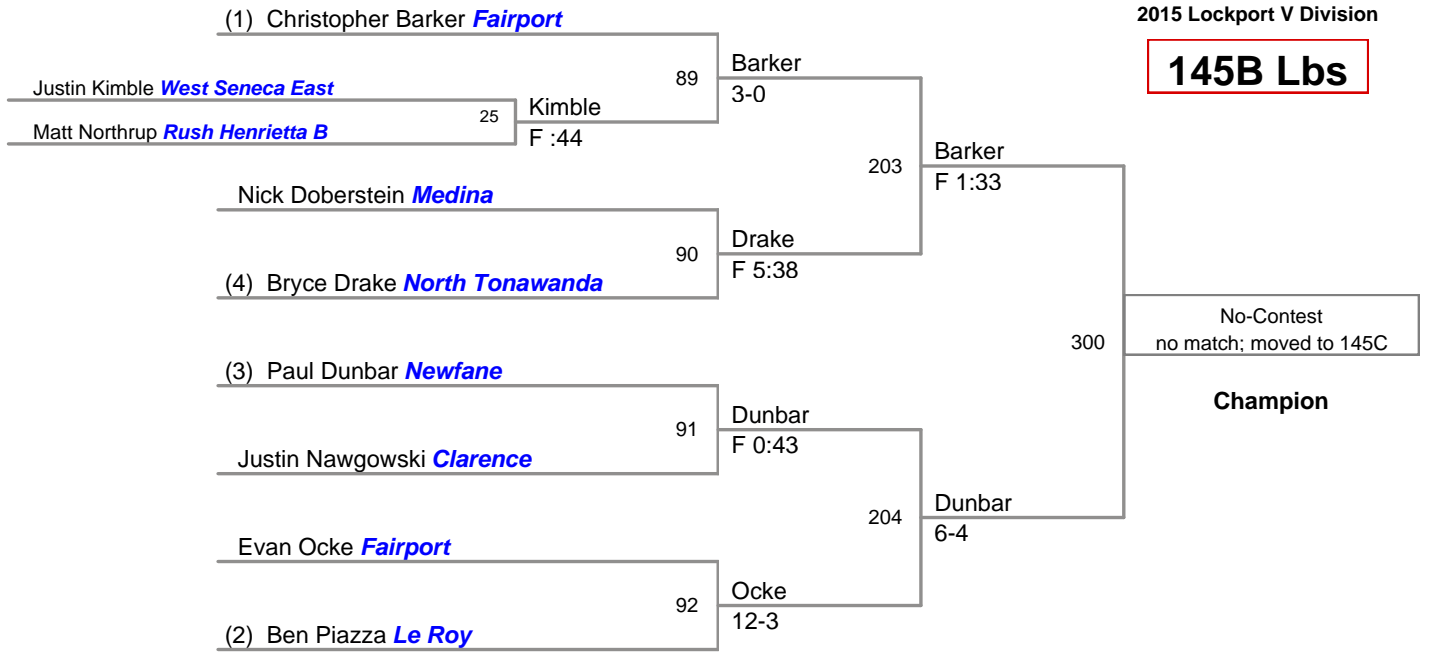

132 Lbs

138A Lbs

138B Lbs

138C Lbs

145A Lbs

145B Lbs

145C Lbs

152 Lbs

(1) Andrew Shomers *Lew Port*

(2) Anthony Bell *Fairport*

160A Lbs

160B Lbs

160C Lbs

170 Lbs

182 Lbs

195 Lbs