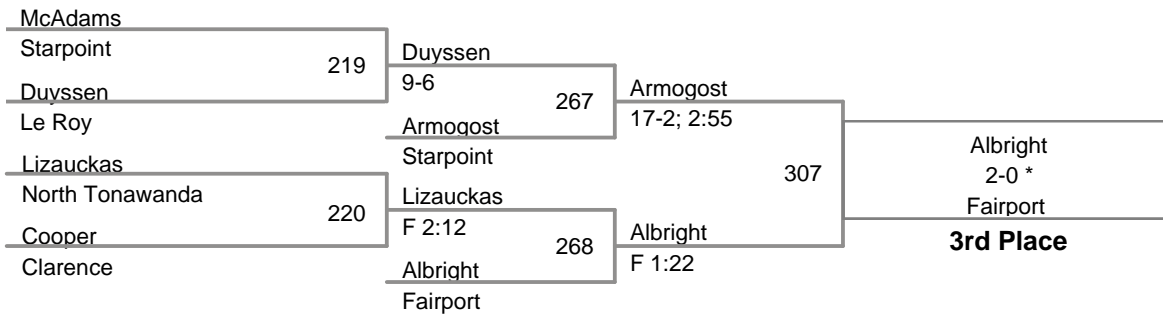

(1) Andrew Shomers *Lew Port*

(2) Anthony Bell *Fairport*

160A Lbs

160B Lbs

160C Lbs

170 Lbs

182 Lbs

195 Lbs