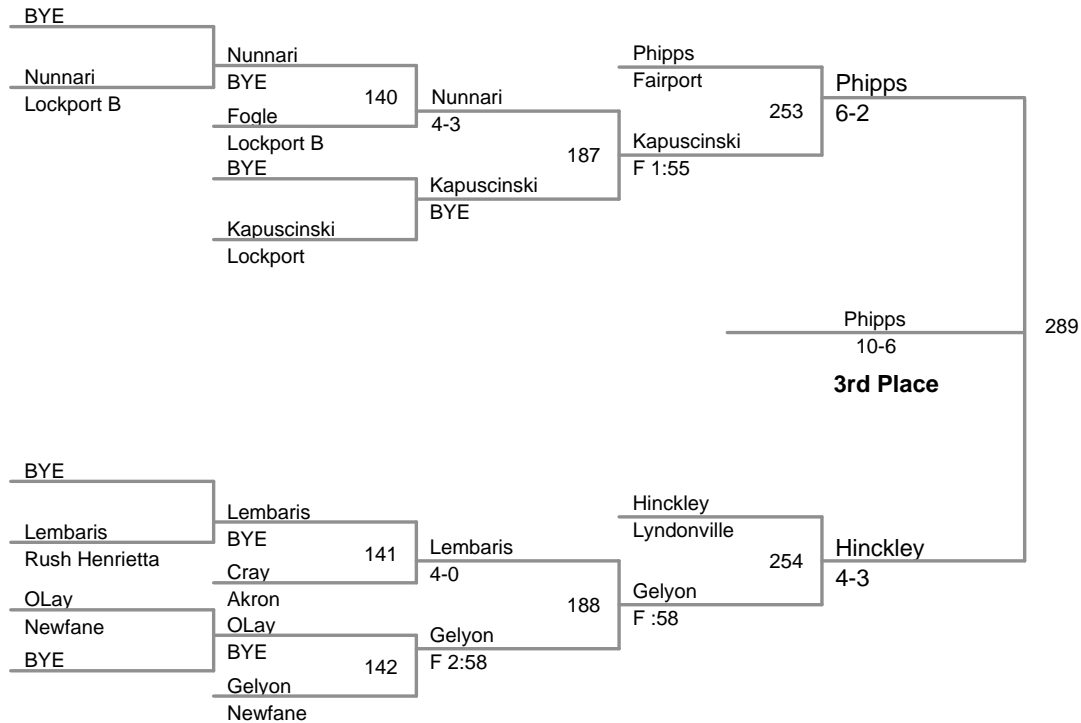

MOW: 152 Anthony Bell - Fairport

Aggregate Pin: Andrew Gelyon - Newfane 3 Falls 5:03

Division: 2015 Lockport V Division**Championship Finals:**

99 Lbs: Mitch Seaver, Lockport **FALL** Justin McDougald, Niagara Wheatfield **F 2:55**
 106 Lbs: Jacob Bell, Fairport **MAJOR** Warren McDougald, Niagara Wheatfield **8-0**
 113 Lbs: Dylan Arena, Clarence **DEC** Austin Kassel, Rush Henrietta **7-0**
 120 Lbs: Jon Lauricella, Le Roy **DEC** Vince Falvo, Niagara Wheatfield **5-1**
 126 Lbs: Anthony Orefice, Lockport **FALL** Matt Fiebelkorn, Akron **F 1:53**
 132 Lbs: Zach Barker, Fairport **DEC** Troy Keller, North Tonawanda **8-2**
 138 Lbs: James Arao, Fairport **DEC** Shane Helbig, Niagara Wheatfield **6-4**
 145 Lbs: Christopher Barker, Fairport **DEC** Justin Klein, Rush Henrietta **3-2**
 152 Lbs: Anthony Bell, Fairport **DEC** Andrew Shomers, Lew Port **3-1**
 160 Lbs: Eesaa Abdur-Rahman, St. Joes **DEC** Robert Jones, Lockport **9-7**
 170 Lbs: Matt Cicco, Niagara Wheatfield **DEC** Colin Goodrich, Niagara Wheatfield **11-9**
 182 Lbs: Jake Kubala, Newfane **DEC** Griffin Kent, North Tonawanda **7-3**
 195 Lbs: Billy Bolia, Fairport **DEC** Sergio Crespo, Rush Henrietta **3-2**
 220 Lbs: Jesse Trout, Rush Henrietta **DEC** Nick Audino, Clarence **6-5**
 285 Lbs: Garrett Rath, Lew Port **FALL** Tylor Rivera, Lockport **F 1:54**

99 Lbs

106 Lbs

113 Lbs

(1) Austin Kassel *Rush Henrietta*

BYE

120 Lbs

(1) Jon Lauricella *Le Roy*

126 Lbs

132 Lbs

138A Lbs

138B Lbs

138C Lbs

145A Lbs

145B Lbs

145C Lbs

152 Lbs

(1) Andrew Shomers *Lew Port*

(2) Anthony Bell *Fairport*

160A Lbs

160B Lbs

160C Lbs

170 Lbs

182 Lbs

195 Lbs