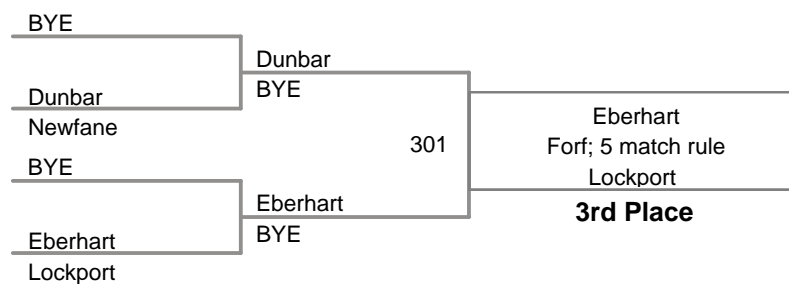

132 Lbs

138A Lbs

138B Lbs

138C Lbs

145A Lbs

145B Lbs

145C Lbs

152 Lbs

(1) Andrew Shomers *Lew Port*

(2) Anthony Bell *Fairport*

160A Lbs

160B Lbs

160C Lbs

170 Lbs

182 Lbs

195 Lbs