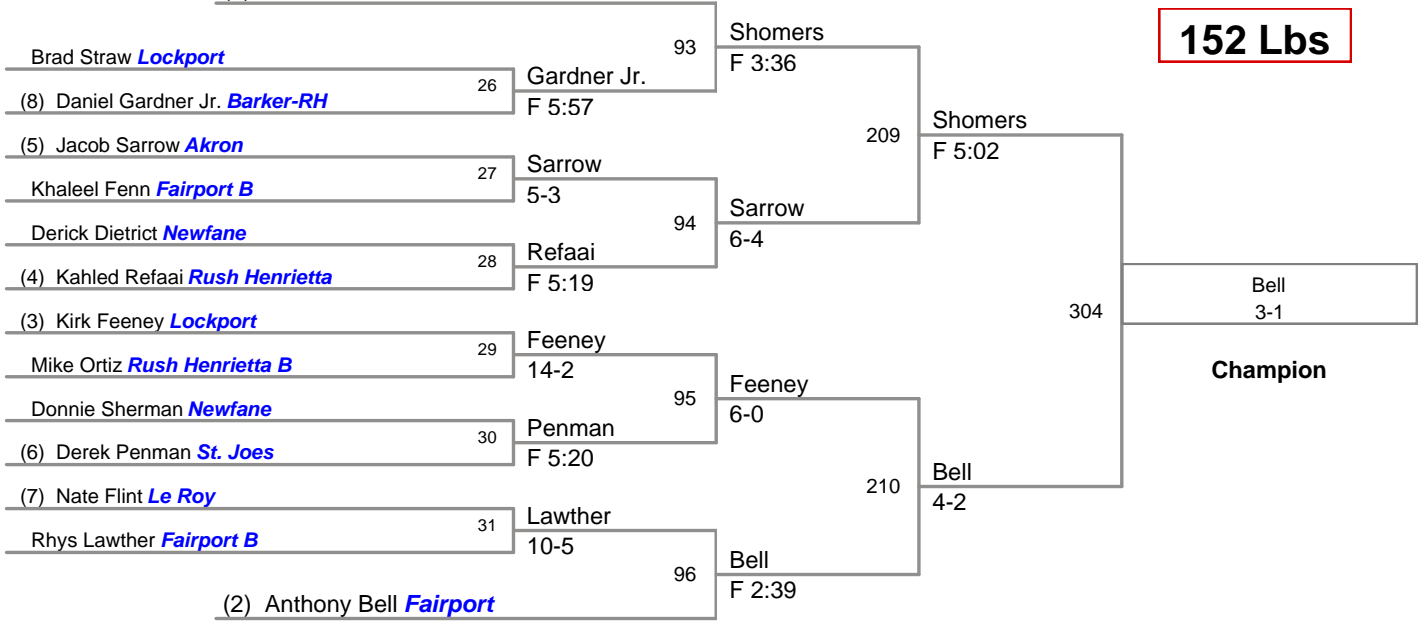

132 Lbs

138A Lbs

138B Lbs

138C Lbs

145A Lbs

145B Lbs

145C Lbs

152 Lbs

(1) Andrew Shomers *Lew Port*

(2) Anthony Bell *Fairport*

160A Lbs

160B Lbs

160C Lbs

170 Lbs

182 Lbs

195 Lbs