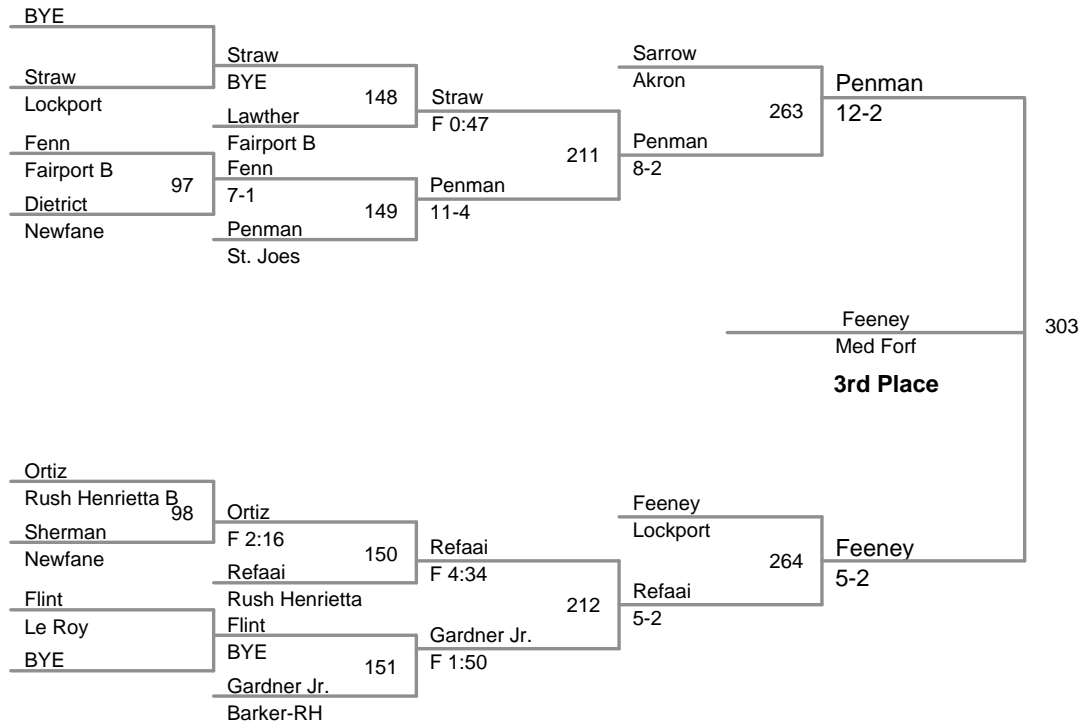

132 Lbs

138A Lbs

138B Lbs

138C Lbs

145A Lbs

145B Lbs

145C Lbs

152 Lbs

(1) Andrew Shomers *Lew Port*

(2) Anthony Bell *Fairport*

160A Lbs

160B Lbs

160C Lbs

170 Lbs

182 Lbs

195 Lbs