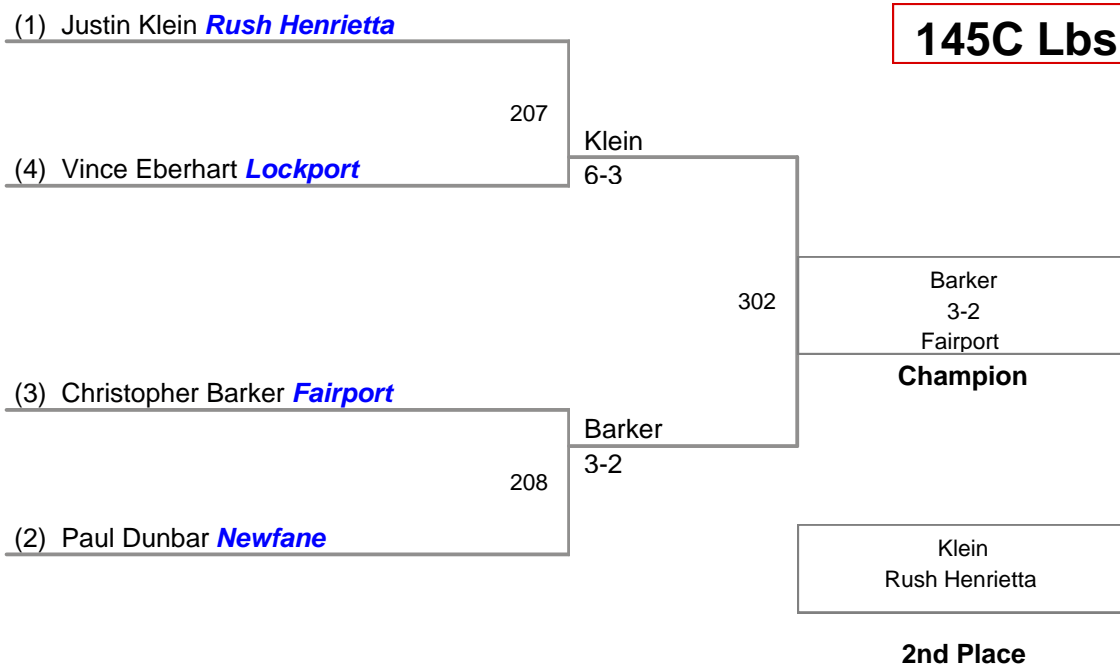

132 Lbs

138A Lbs

138B Lbs

138C Lbs

145A Lbs

145B Lbs

145C Lbs

152 Lbs

(1) Andrew Shomers *Lew Port*

(2) Anthony Bell *Fairport*

160A Lbs

160B Lbs

160C Lbs

170 Lbs

182 Lbs

195 Lbs