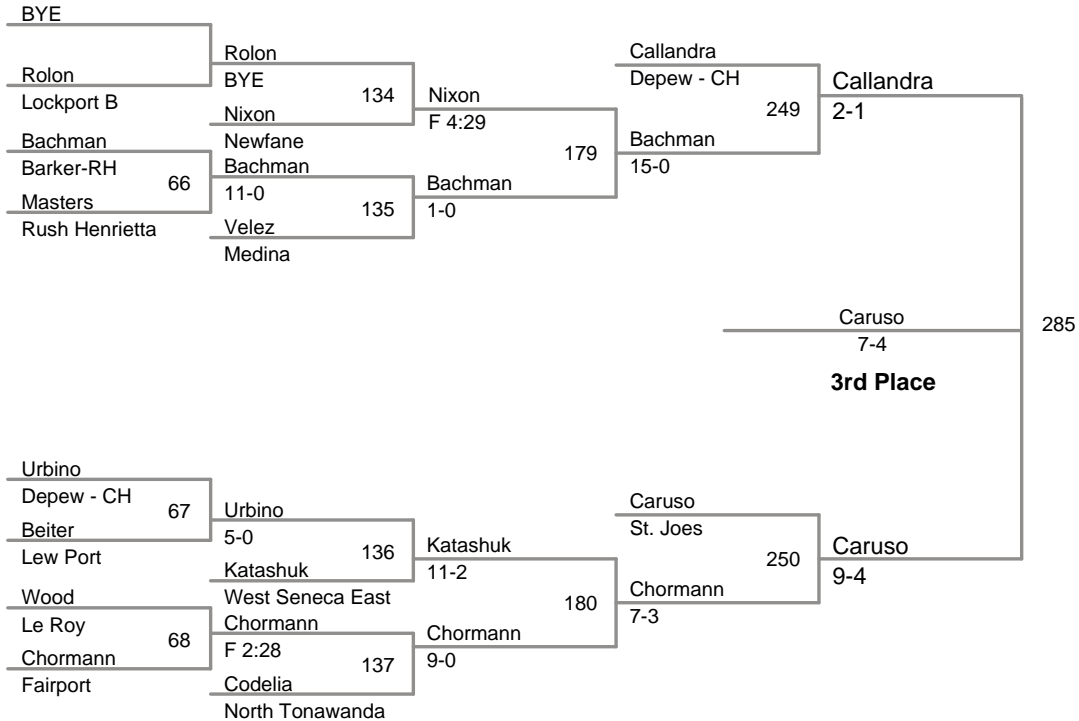

MOW: 152 Anthony Bell - Fairport

Aggregate Pin: Andrew Gelyon - Newfane 3 Falls 5:03

Division: 2015 Lockport V Division**Championship Finals:**

99 Lbs: Mitch Seaver, Lockport **FALL** Justin McDougald, Niagara Wheatfield **F 2:55**
 106 Lbs: Jacob Bell, Fairport **MAJOR** Warren McDougald, Niagara Wheatfield **8-0**
 113 Lbs: Dylan Arena, Clarence **DEC** Austin Kassel, Rush Henrietta **7-0**
 120 Lbs: Jon Lauricella, Le Roy **DEC** Vince Falvo, Niagara Wheatfield **5-1**
 126 Lbs: Anthony Orefice, Lockport **FALL** Matt Fiebelkorn, Akron **F 1:53**
 132 Lbs: Zach Barker, Fairport **DEC** Troy Keller, North Tonawanda **8-2**
 138 Lbs: James Arao, Fairport **DEC** Shane Helbig, Niagara Wheatfield **6-4**
 145 Lbs: Christopher Barker, Fairport **DEC** Justin Klein, Rush Henrietta **3-2**
 152 Lbs: Anthony Bell, Fairport **DEC** Andrew Shomers, Lew Port **3-1**
 160 Lbs: Eesaa Abdur-Rahman, St. Joes **DEC** Robert Jones, Lockport **9-7**
 170 Lbs: Matt Cicco, Niagara Wheatfield **DEC** Colin Goodrich, Niagara Wheatfield **11-9**
 182 Lbs: Jake Kubala, Newfane **DEC** Griffin Kent, North Tonawanda **7-3**
 195 Lbs: Billy Bolia, Fairport **DEC** Sergio Crespo, Rush Henrietta **3-2**
 220 Lbs: Jesse Trout, Rush Henrietta **DEC** Nick Audino, Clarence **6-5**
 285 Lbs: Garrett Rath, Lew Port **FALL** Tylor Rivera, Lockport **F 1:54**

99 Lbs

106 Lbs

113 Lbs

(1) Austin Kassel *Rush Henrietta*

BYE

120 Lbs

(1) Jon Lauricella *Le Roy*

126 Lbs