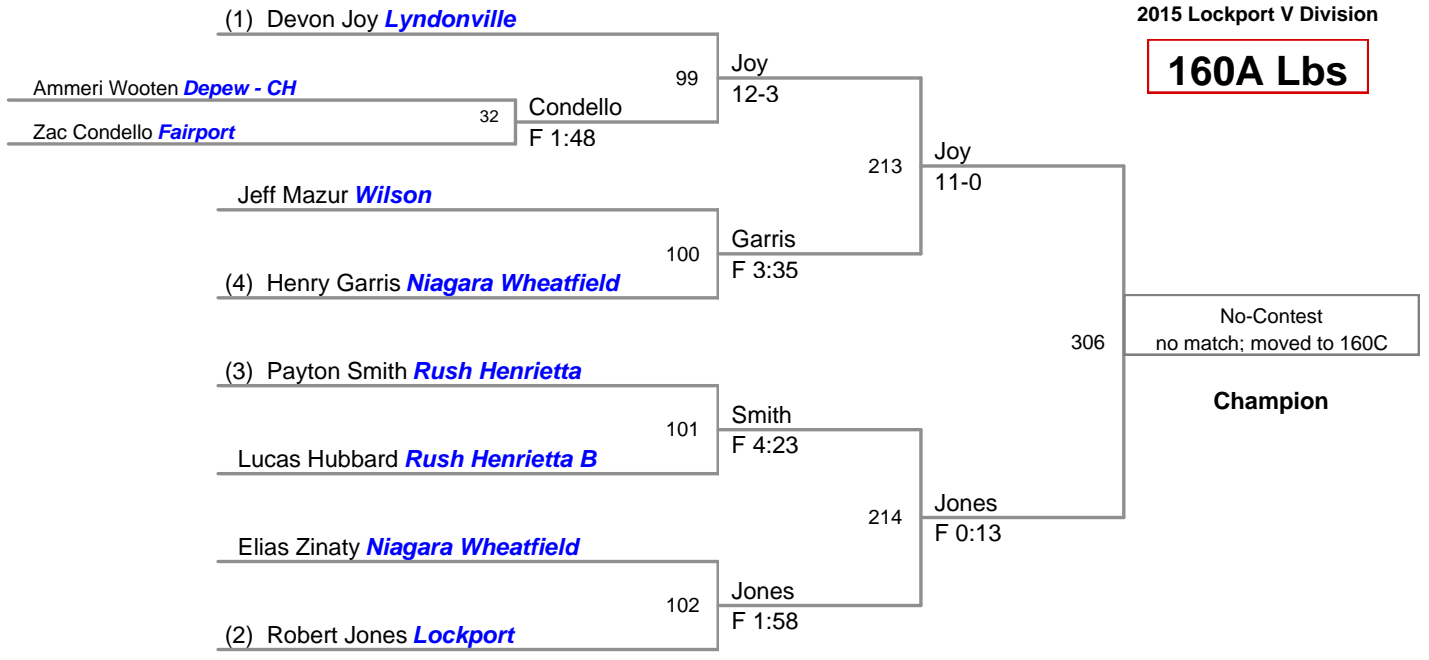

132 Lbs

138A Lbs

138B Lbs

138C Lbs

145A Lbs

145B Lbs

145C Lbs

152 Lbs

(1) Andrew Shomers *Lew Port*

(2) Anthony Bell *Fairport*

160A Lbs

160B Lbs

160C Lbs

170 Lbs

182 Lbs

195 Lbs