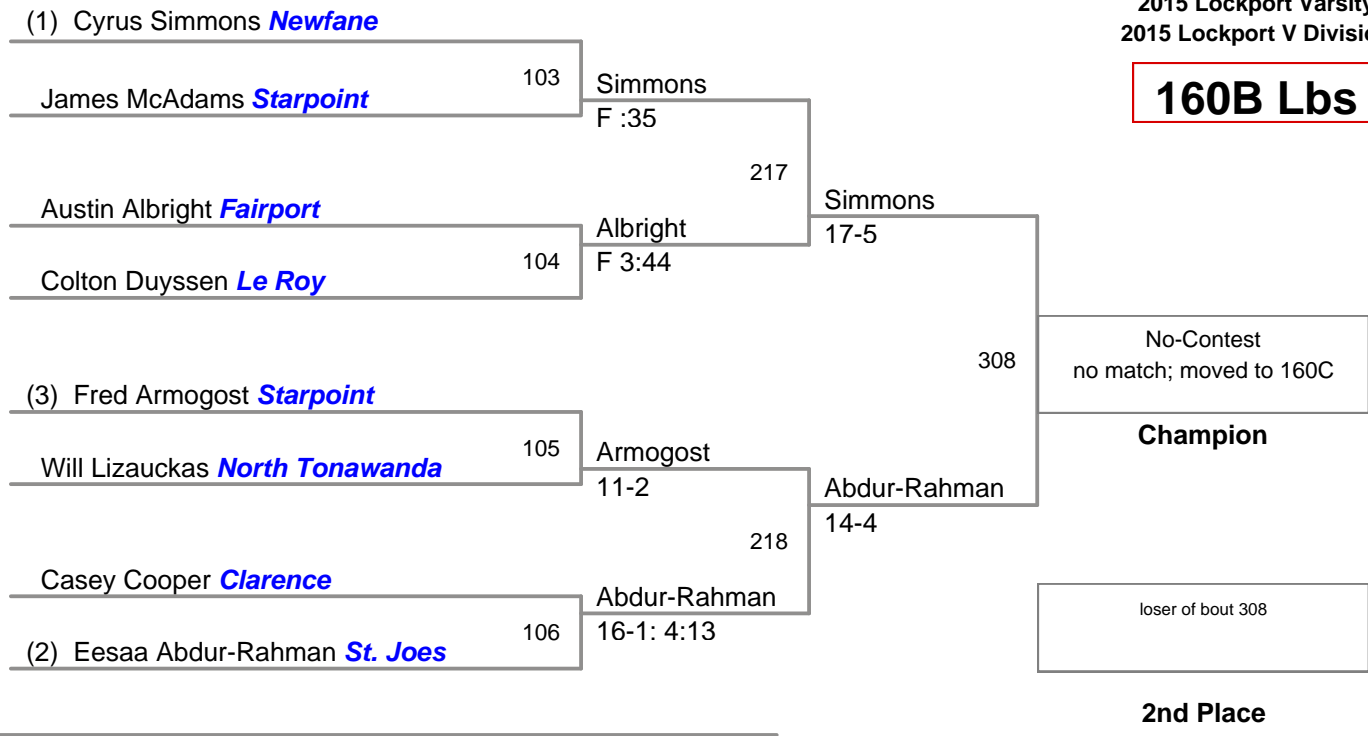

132 Lbs

138A Lbs

138B Lbs

138C Lbs

145A Lbs

145B Lbs

145C Lbs

152 Lbs

(1) Andrew Shomers *Lew Port*

(2) Anthony Bell *Fairport*

160A Lbs

160B Lbs

160C Lbs

170 Lbs

182 Lbs

195 Lbs

220 Lbs

285 Lbs

(1) Garrett Rath *LeW Port*