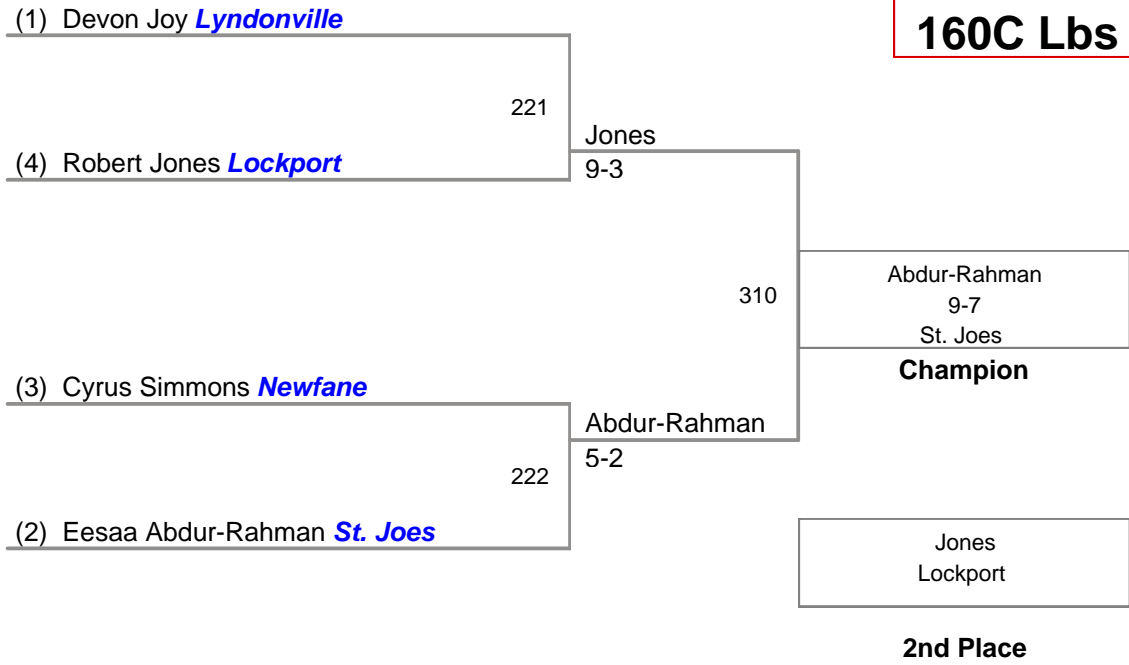

MOW: 152 Anthony Bell - Fairport

Aggregate Pin: Andrew Gelyon - Newfane 3 Falls 5:03

Division: 2015 Lockport V Division**Championship Finals:**

99 Lbs: Mitch Seaver, Lockport **FALL** Justin McDougald, Niagara Wheatfield **F 2:55**
 106 Lbs: Jacob Bell, Fairport **MAJOR** Warren McDougald, Niagara Wheatfield **8-0**
 113 Lbs: Dylan Arena, Clarence **DEC** Austin Kassel, Rush Henrietta **7-0**
 120 Lbs: Jon Lauricella, Le Roy **DEC** Vince Falvo, Niagara Wheatfield **5-1**
 126 Lbs: Anthony Orefice, Lockport **FALL** Matt Fiebelkorn, Akron **F 1:53**
 132 Lbs: Zach Barker, Fairport **DEC** Troy Keller, North Tonawanda **8-2**
 138 Lbs: James Arao, Fairport **DEC** Shane Helbig, Niagara Wheatfield **6-4**
 145 Lbs: Christopher Barker, Fairport **DEC** Justin Klein, Rush Henrietta **3-2**
 152 Lbs: Anthony Bell, Fairport **DEC** Andrew Shomers, Lew Port **3-1**
 160 Lbs: Eesaa Abdur-Rahman, St. Joes **DEC** Robert Jones, Lockport **9-7**
 170 Lbs: Matt Cicco, Niagara Wheatfield **DEC** Colin Goodrich, Niagara Wheatfield **11-9**
 182 Lbs: Jake Kubala, Newfane **DEC** Griffin Kent, North Tonawanda **7-3**
 195 Lbs: Billy Bolia, Fairport **DEC** Sergio Crespo, Rush Henrietta **3-2**
 220 Lbs: Jesse Trout, Rush Henrietta **DEC** Nick Audino, Clarence **6-5**
 285 Lbs: Garrett Rath, Lew Port **FALL** Tylor Rivera, Lockport **F 1:54**

132 Lbs

138A Lbs

138B Lbs

138C Lbs

145A Lbs

145B Lbs

145C Lbs

152 Lbs

(1) Andrew Shomers *Lew Port*

(2) Anthony Bell *Fairport*

160A Lbs

160B Lbs

160C Lbs

170 Lbs

182 Lbs

195 Lbs

220 Lbs

285 Lbs

(1) Garrett Rath *LeW Port*