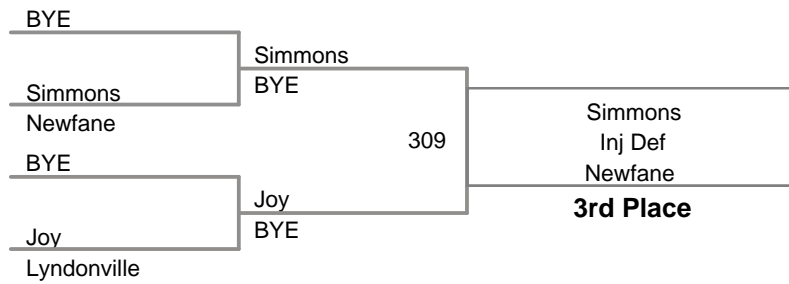

132 Lbs

138A Lbs

138B Lbs

138C Lbs

145A Lbs

145B Lbs

145C Lbs

152 Lbs

(1) Andrew Shomers *Lew Port*

(2) Anthony Bell *Fairport*

160A Lbs

160B Lbs

160C Lbs

170 Lbs

182 Lbs

195 Lbs