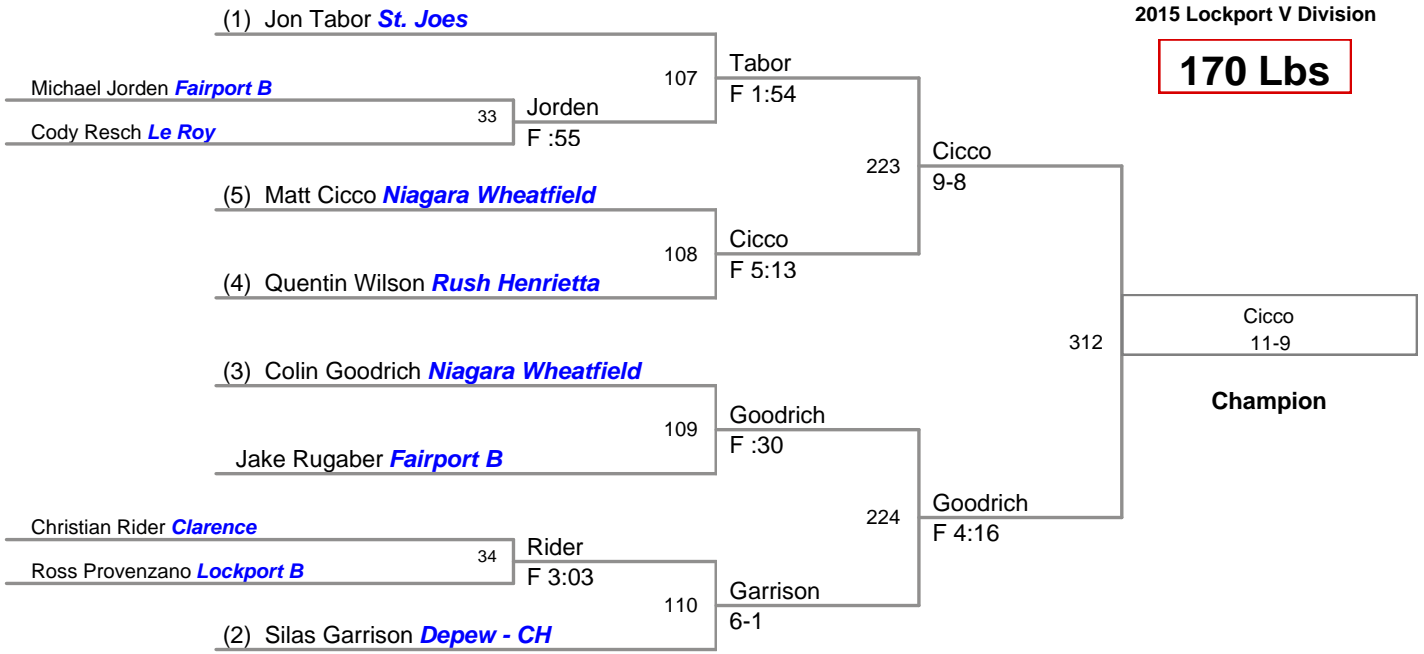

(1) Andrew Shomers *Lew Port*

(2) Anthony Bell *Fairport*

160A Lbs

160B Lbs

160C Lbs

170 Lbs

182 Lbs

195 Lbs