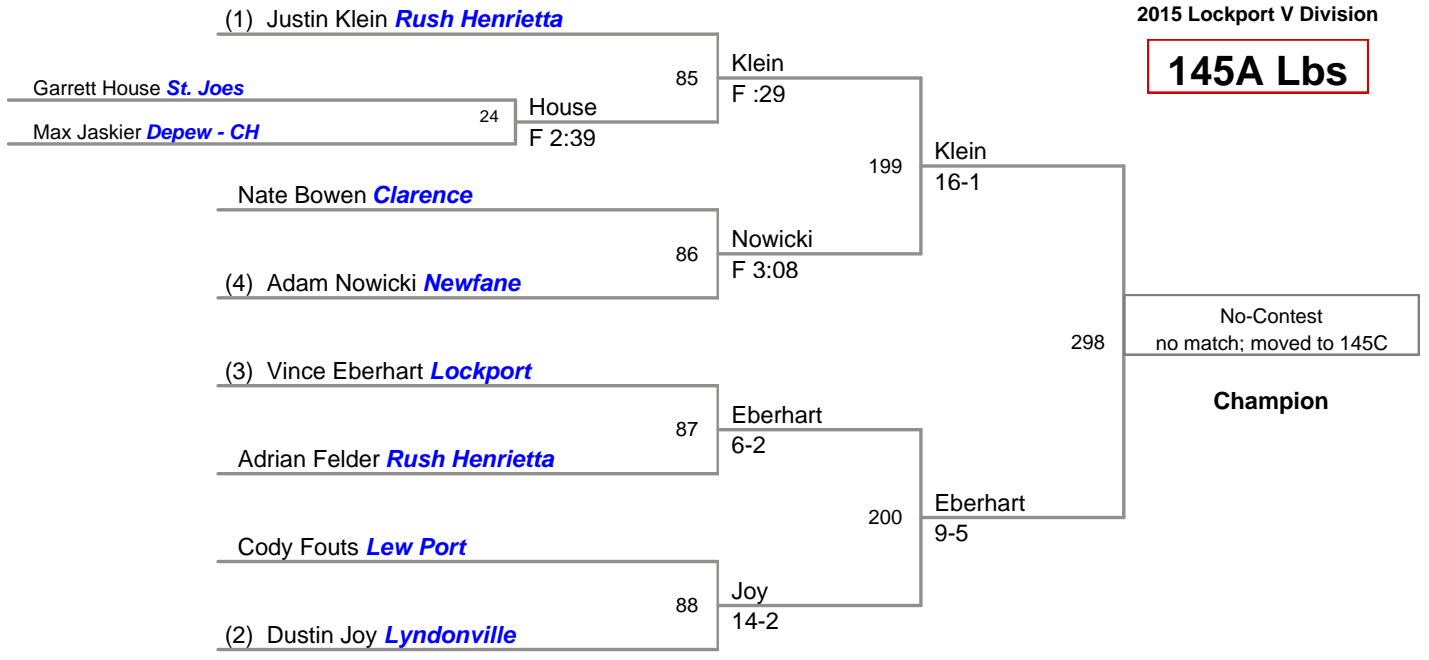

132 Lbs

138A Lbs

138B Lbs

138C Lbs

145A Lbs

145B Lbs

145C Lbs

152 Lbs

(1) Andrew Shomers *Lew Port*

(2) Anthony Bell *Fairport*

160A Lbs

160B Lbs

160C Lbs

170 Lbs

182 Lbs

195 Lbs