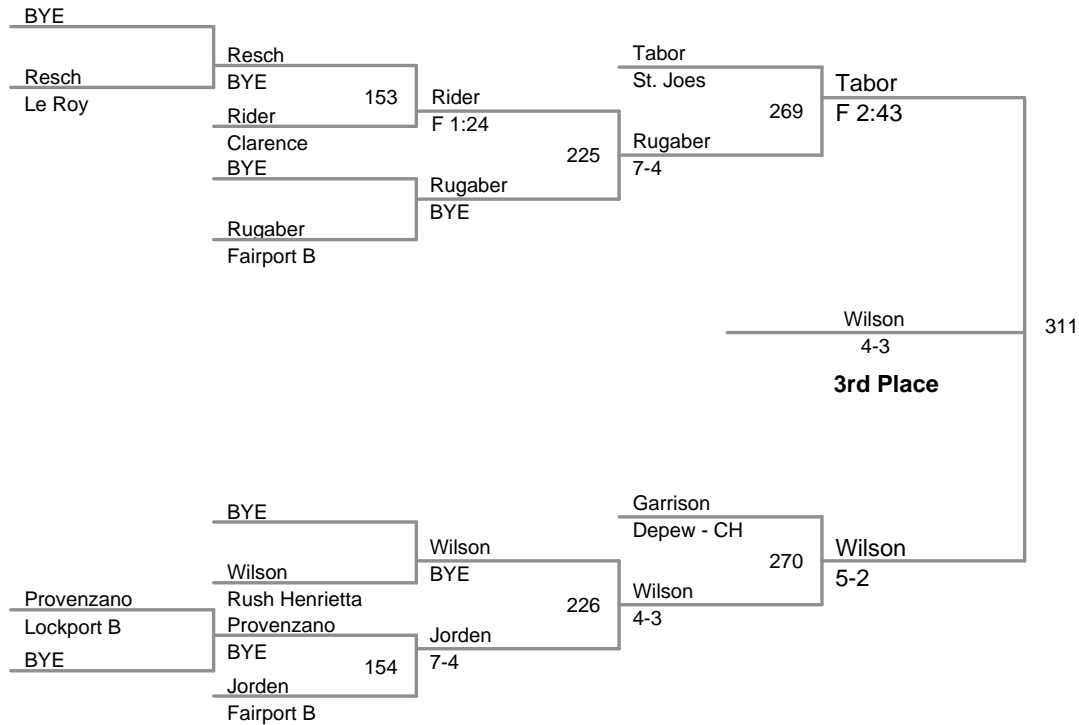

MOW: 152 Anthony Bell - Fairport

Aggregate Pin: Andrew Gelyon - Newfane 3 Falls 5:03

Division: 2015 Lockport V Division**Championship Finals:**

99 Lbs: Mitch Seaver, Lockport **FALL** Justin McDougald, Niagara Wheatfield **F 2:55**
 106 Lbs: Jacob Bell, Fairport **MAJOR** Warren McDougald, Niagara Wheatfield **8-0**
 113 Lbs: Dylan Arena, Clarence **DEC** Austin Kassel, Rush Henrietta **7-0**
 120 Lbs: Jon Lauricella, Le Roy **DEC** Vince Falvo, Niagara Wheatfield **5-1**
 126 Lbs: Anthony Orefice, Lockport **FALL** Matt Fiebelkorn, Akron **F 1:53**
 132 Lbs: Zach Barker, Fairport **DEC** Troy Keller, North Tonawanda **8-2**
 138 Lbs: James Arao, Fairport **DEC** Shane Helbig, Niagara Wheatfield **6-4**
 145 Lbs: Christopher Barker, Fairport **DEC** Justin Klein, Rush Henrietta **3-2**
 152 Lbs: Anthony Bell, Fairport **DEC** Andrew Shomers, Lew Port **3-1**
 160 Lbs: Eesaa Abdur-Rahman, St. Joes **DEC** Robert Jones, Lockport **9-7**
 170 Lbs: Matt Cicco, Niagara Wheatfield **DEC** Colin Goodrich, Niagara Wheatfield **11-9**
 182 Lbs: Jake Kubala, Newfane **DEC** Griffin Kent, North Tonawanda **7-3**
 195 Lbs: Billy Bolia, Fairport **DEC** Sergio Crespo, Rush Henrietta **3-2**
 220 Lbs: Jesse Trout, Rush Henrietta **DEC** Nick Audino, Clarence **6-5**
 285 Lbs: Garrett Rath, Lew Port **FALL** Tylor Rivera, Lockport **F 1:54**

132 Lbs

138A Lbs

138B Lbs

138C Lbs

145A Lbs

145B Lbs

145C Lbs

152 Lbs

(1) Andrew Shomers *Lew Port*

(2) Anthony Bell *Fairport*

160A Lbs

160B Lbs

160C Lbs

170 Lbs

182 Lbs

195 Lbs

220 Lbs

285 Lbs

(1) Garrett Rath *LeW Port*