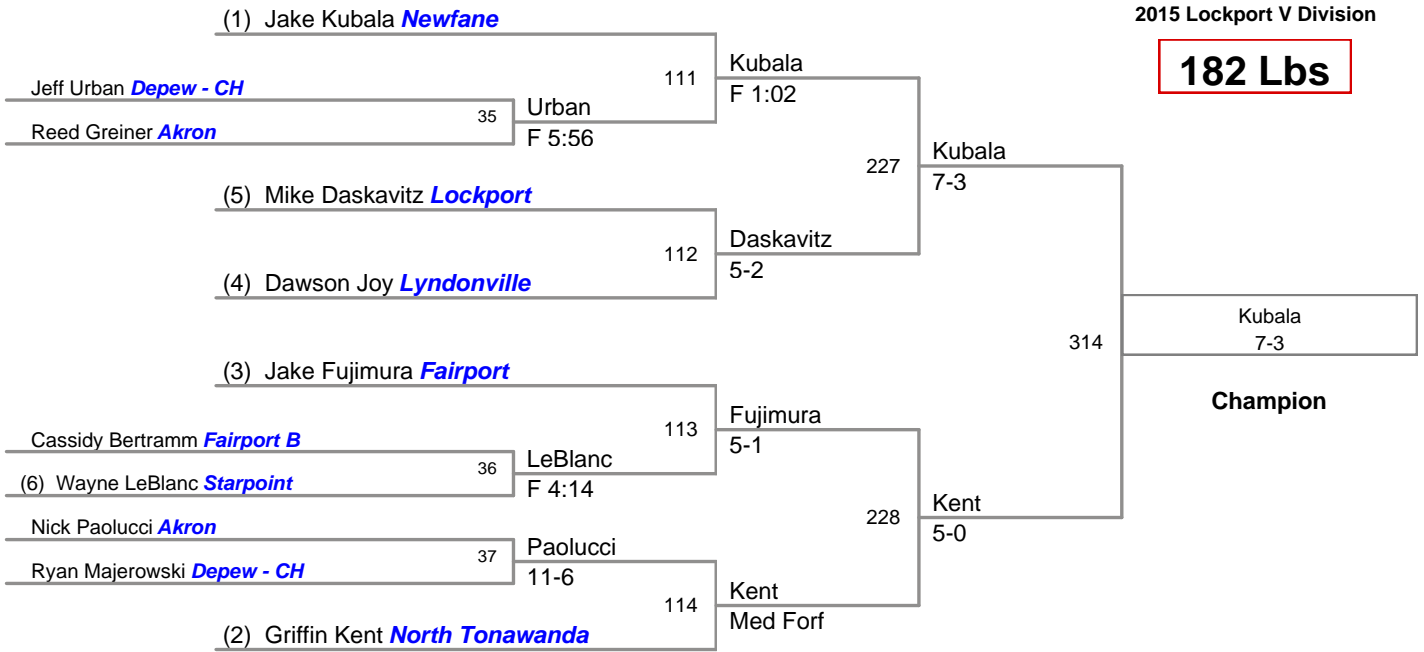

(1) Andrew Shomers *Lew Port*

(2) Anthony Bell *Fairport*

160A Lbs

160B Lbs

160C Lbs

170 Lbs

182 Lbs

195 Lbs