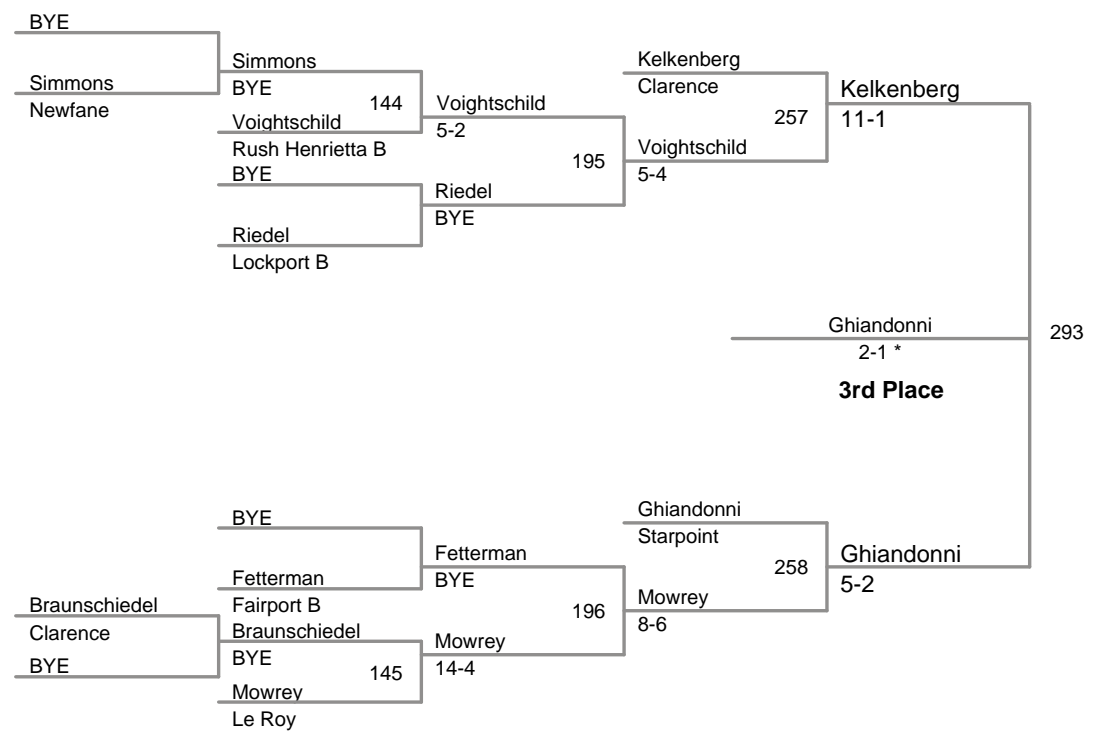

MOW: 152 Anthony Bell - Fairport

Aggregate Pin: Andrew Gelyon - Newfane 3 Falls 5:03

Division: 2015 Lockport V Division**Championship Finals:**

99 Lbs: Mitch Seaver, Lockport **FALL** Justin McDougald, Niagara Wheatfield **F 2:55**
 106 Lbs: Jacob Bell, Fairport **MAJOR** Warren McDougald, Niagara Wheatfield **8-0**
 113 Lbs: Dylan Arena, Clarence **DEC** Austin Kassel, Rush Henrietta **7-0**
 120 Lbs: Jon Lauricella, Le Roy **DEC** Vince Falvo, Niagara Wheatfield **5-1**
 126 Lbs: Anthony Orefice, Lockport **FALL** Matt Fiebelkorn, Akron **F 1:53**
 132 Lbs: Zach Barker, Fairport **DEC** Troy Keller, North Tonawanda **8-2**
 138 Lbs: James Arao, Fairport **DEC** Shane Helbig, Niagara Wheatfield **6-4**
 145 Lbs: Christopher Barker, Fairport **DEC** Justin Klein, Rush Henrietta **3-2**
 152 Lbs: Anthony Bell, Fairport **DEC** Andrew Shomers, Lew Port **3-1**
 160 Lbs: Eesaa Abdur-Rahman, St. Joes **DEC** Robert Jones, Lockport **9-7**
 170 Lbs: Matt Cicco, Niagara Wheatfield **DEC** Colin Goodrich, Niagara Wheatfield **11-9**
 182 Lbs: Jake Kubala, Newfane **DEC** Griffin Kent, North Tonawanda **7-3**
 195 Lbs: Billy Bolia, Fairport **DEC** Sergio Crespo, Rush Henrietta **3-2**
 220 Lbs: Jesse Trout, Rush Henrietta **DEC** Nick Audino, Clarence **6-5**
 285 Lbs: Garrett Rath, Lew Port **FALL** Tylor Rivera, Lockport **F 1:54**

99 Lbs

106 Lbs

113 Lbs

(1) Austin Kassel *Rush Henrietta*

BYE

120 Lbs

(1) Jon Lauricella *Le Roy*

126 Lbs

132 Lbs

138A Lbs

138B Lbs

138C Lbs

145A Lbs

145B Lbs

145C Lbs

152 Lbs

(1) Andrew Shomers *Lew Port*

(2) Anthony Bell *Fairport*

160A Lbs

160B Lbs

160C Lbs

170 Lbs

182 Lbs

195 Lbs