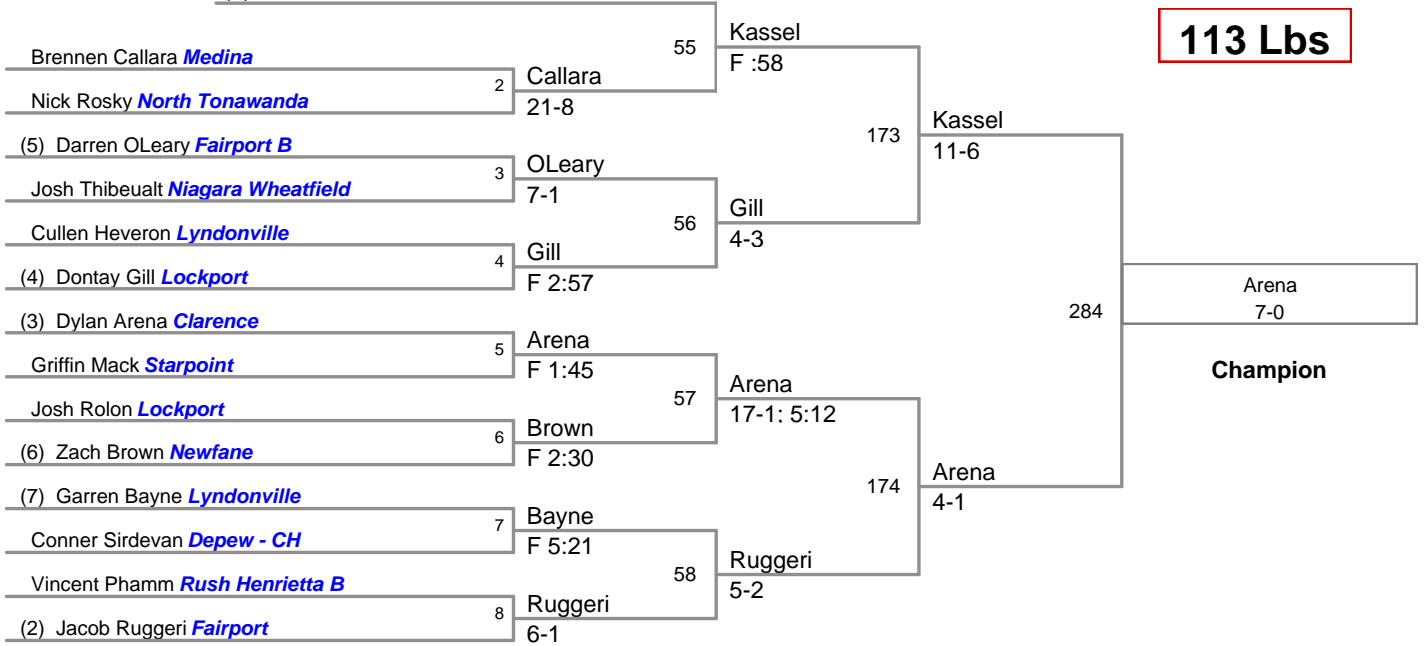

MOW: 152 Anthony Bell - Fairport

Aggregate Pin: Andrew Gelyon - Newfane 3 Falls 5:03

Division: 2015 Lockport V Division**Championship Finals:**

99 Lbs: Mitch Seaver, Lockport **FALL** Justin McDougald, Niagara Wheatfield **F 2:55**
 106 Lbs: Jacob Bell, Fairport **MAJOR** Warren McDougald, Niagara Wheatfield **8-0**
 113 Lbs: Dylan Arena, Clarence **DEC** Austin Kassel, Rush Henrietta **7-0**
 120 Lbs: Jon Lauricella, Le Roy **DEC** Vince Falvo, Niagara Wheatfield **5-1**
 126 Lbs: Anthony Orefice, Lockport **FALL** Matt Fiebelkorn, Akron **F 1:53**
 132 Lbs: Zach Barker, Fairport **DEC** Troy Keller, North Tonawanda **8-2**
 138 Lbs: James Arao, Fairport **DEC** Shane Helbig, Niagara Wheatfield **6-4**
 145 Lbs: Christopher Barker, Fairport **DEC** Justin Klein, Rush Henrietta **3-2**
 152 Lbs: Anthony Bell, Fairport **DEC** Andrew Shomers, Lew Port **3-1**
 160 Lbs: Eesaa Abdur-Rahman, St. Joes **DEC** Robert Jones, Lockport **9-7**
 170 Lbs: Matt Cicco, Niagara Wheatfield **DEC** Colin Goodrich, Niagara Wheatfield **11-9**
 182 Lbs: Jake Kubala, Newfane **DEC** Griffin Kent, North Tonawanda **7-3**
 195 Lbs: Billy Bolia, Fairport **DEC** Sergio Crespo, Rush Henrietta **3-2**
 220 Lbs: Jesse Trout, Rush Henrietta **DEC** Nick Audino, Clarence **6-5**
 285 Lbs: Garrett Rath, Lew Port **FALL** Tylor Rivera, Lockport **F 1:54**

99 Lbs

106 Lbs

113 Lbs

(1) Austin Kassel *Rush Henrietta*

BYE

120 Lbs

(1) Jon Lauricella *Le Roy*

126 Lbs