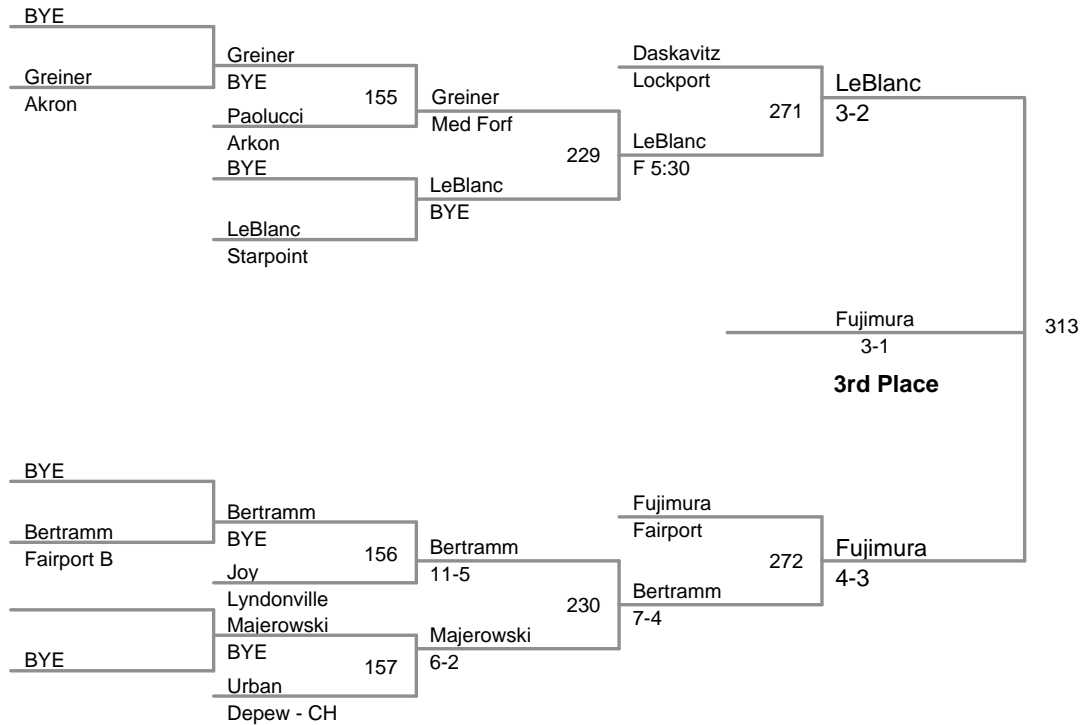

132 Lbs

138A Lbs

138B Lbs

138C Lbs

145A Lbs

145B Lbs

145C Lbs

152 Lbs

(1) Andrew Shomers *Lew Port*

(2) Anthony Bell *Fairport*

160A Lbs

160B Lbs

160C Lbs

170 Lbs

182 Lbs

195 Lbs

220 Lbs

285 Lbs

(1) Garrett Rath *LeW Port*