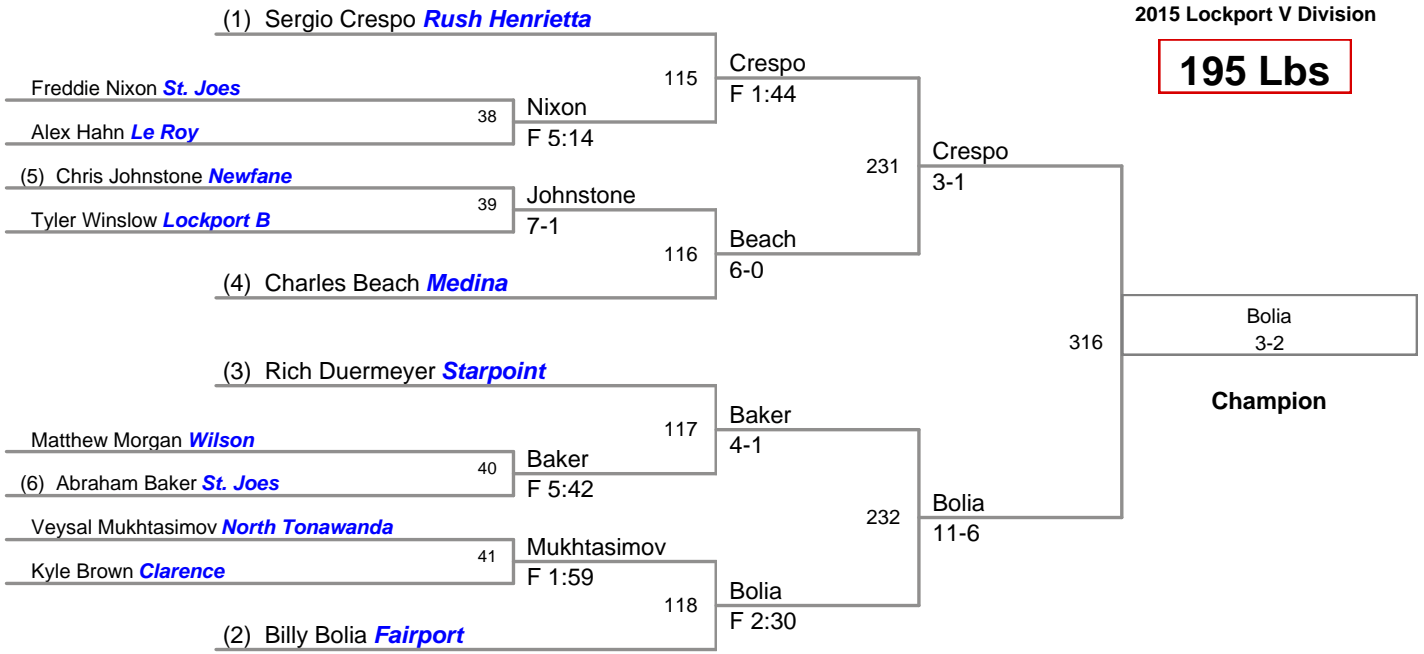

132 Lbs

138A Lbs

138B Lbs

138C Lbs

145A Lbs

145B Lbs

145C Lbs

152 Lbs

(1) Andrew Shomers *Lew Port*

(2) Anthony Bell *Fairport*

160A Lbs

160B Lbs

160C Lbs

170 Lbs

182 Lbs

195 Lbs