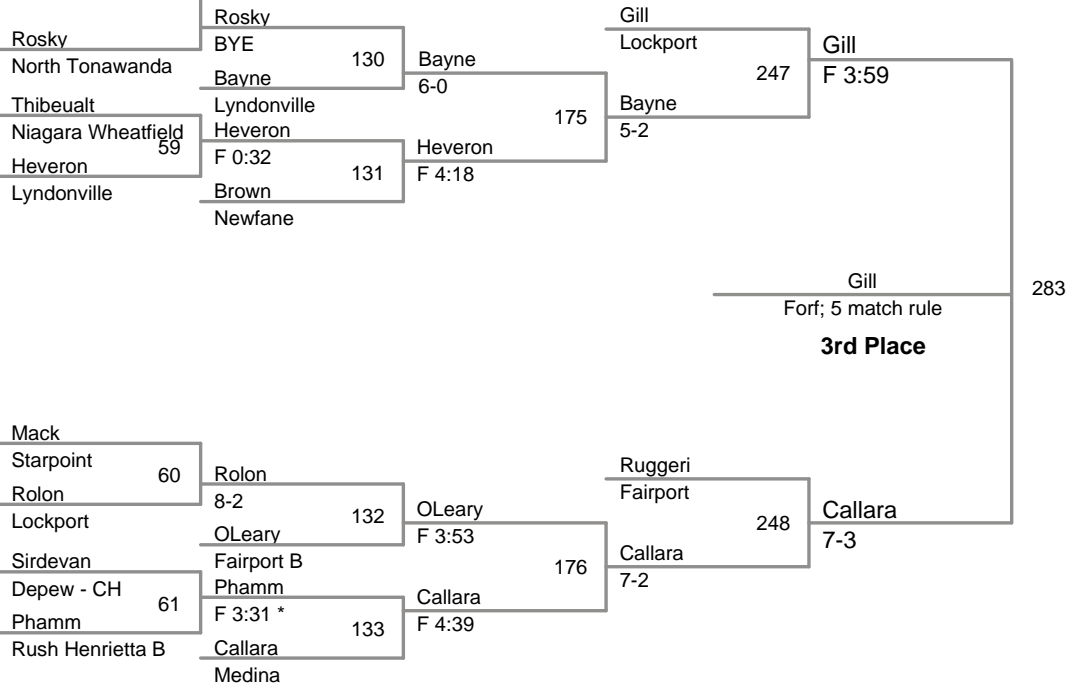

MOW: 152 Anthony Bell - Fairport

Aggregate Pin: Andrew Gelyon - Newfane 3 Falls 5:03

Division: 2015 Lockport V Division**Championship Finals:**

99 Lbs: Mitch Seaver, Lockport **FALL** Justin McDougald, Niagara Wheatfield **F 2:55**
 106 Lbs: Jacob Bell, Fairport **MAJOR** Warren McDougald, Niagara Wheatfield **8-0**
 113 Lbs: Dylan Arena, Clarence **DEC** Austin Kassel, Rush Henrietta **7-0**
 120 Lbs: Jon Lauricella, Le Roy **DEC** Vince Falvo, Niagara Wheatfield **5-1**
 126 Lbs: Anthony Orefice, Lockport **FALL** Matt Fiebelkorn, Akron **F 1:53**
 132 Lbs: Zach Barker, Fairport **DEC** Troy Keller, North Tonawanda **8-2**
 138 Lbs: James Arao, Fairport **DEC** Shane Helbig, Niagara Wheatfield **6-4**
 145 Lbs: Christopher Barker, Fairport **DEC** Justin Klein, Rush Henrietta **3-2**
 152 Lbs: Anthony Bell, Fairport **DEC** Andrew Shomers, Lew Port **3-1**
 160 Lbs: Eesaa Abdur-Rahman, St. Joes **DEC** Robert Jones, Lockport **9-7**
 170 Lbs: Matt Cicco, Niagara Wheatfield **DEC** Colin Goodrich, Niagara Wheatfield **11-9**
 182 Lbs: Jake Kubala, Newfane **DEC** Griffin Kent, North Tonawanda **7-3**
 195 Lbs: Billy Bolia, Fairport **DEC** Sergio Crespo, Rush Henrietta **3-2**
 220 Lbs: Jesse Trout, Rush Henrietta **DEC** Nick Audino, Clarence **6-5**
 285 Lbs: Garrett Rath, Lew Port **FALL** Tylor Rivera, Lockport **F 1:54**

99 Lbs

106 Lbs

113 Lbs

(1) Austin Kassel *Rush Henrietta*

BYE

120 Lbs

(1) Jon Lauricella *Le Roy*

126 Lbs