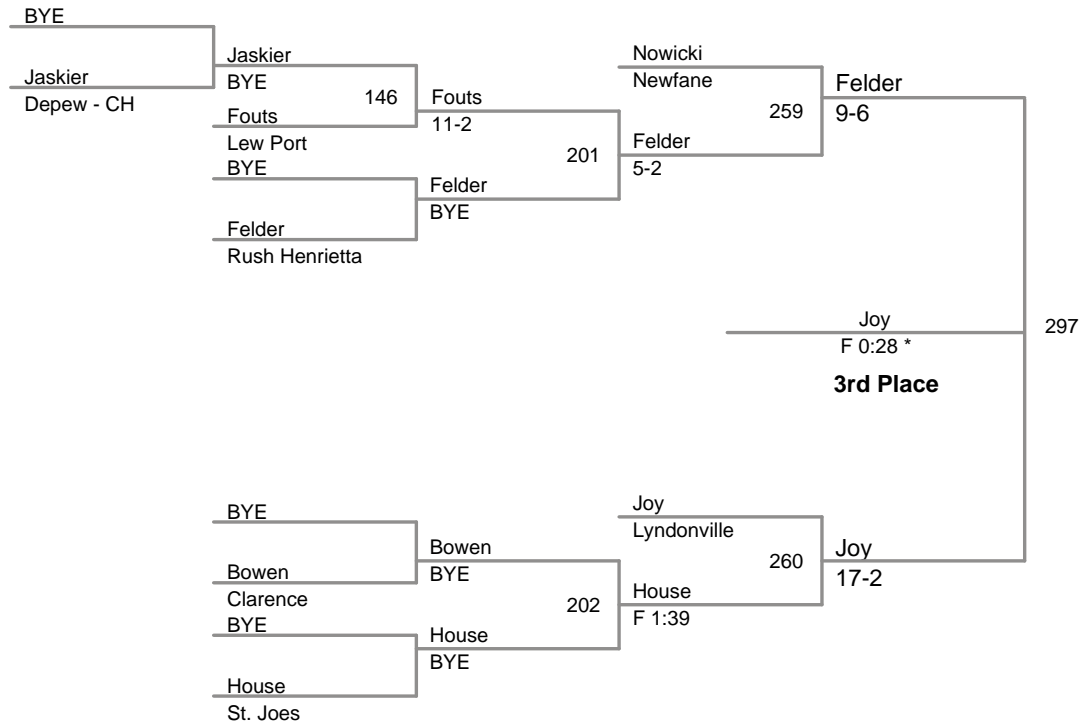

132 Lbs

138A Lbs

138B Lbs

138C Lbs

145A Lbs

145B Lbs

145C Lbs

152 Lbs

(1) Andrew Shomers *Lew Port*

(2) Anthony Bell *Fairport*

160A Lbs

160B Lbs

160C Lbs

170 Lbs

182 Lbs

195 Lbs